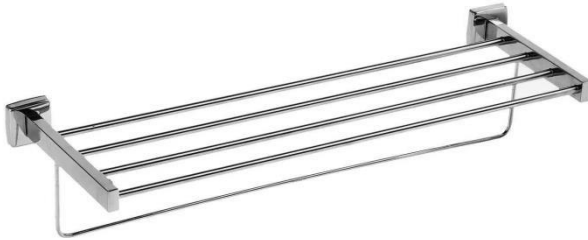

Towel rack with bottom bar

- Wall mounted stainless steel shelf with towel rail.
- Durability and resistance against rust and corrosion.
- Suitable for public areas.
- Easy to install and clean.
- Polish finished stainless steel

TECHNICAL DATA

- Made in polish finished AISI 304 stainless steel.
- Dimensions: 140 height x 600 width x 210 depth (mm).
- Maintenance: stainless steel needs maintenance because dust can eventually damage the chrome in stainless steel. We recommend monthly cleaning with our special product.

SUGGESTED TEXT FOR PRESCRIPTION

NOFER wall mounted shelf with towel rail. Made in AISI 304 stainless steel, polish finish. Dimensions: 140 height x 600 width x 210 depth (mm).

TECHNICAL DRAWING

DIMENSIONS IN mm