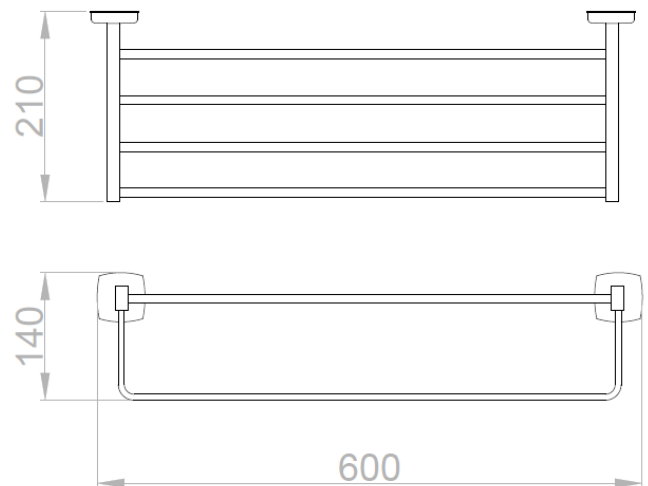

Towel rack with bottom bar

- Wall mounted stainless steel shelf with towel rail.
- Durability and resistance against rust and corrosion.
- Suitable for public areas.
- Easy to install and clean.
- Polish finished stainless steel

TECHNICAL DATA

- Made in polish finished AISI 304 stainless steel.
- Dimensions: 140 height x 600 width x 210 depth (mm).
- Maintenance: stainless steel needs maintenance because dust can eventually damage the chrome in stainless steel. We recommend monthly cleaning with our special product.

SUGGESTED TEXT FOR PRESCRIPTION

NOFER wall mounted shelf with towel rail. Made in AISI 304 stainless steel, polish finish. Dimensions: 140 height x 600 width x 210 depth (mm).

TECHNICAL DRAWING

DIMENSIONS IN mm