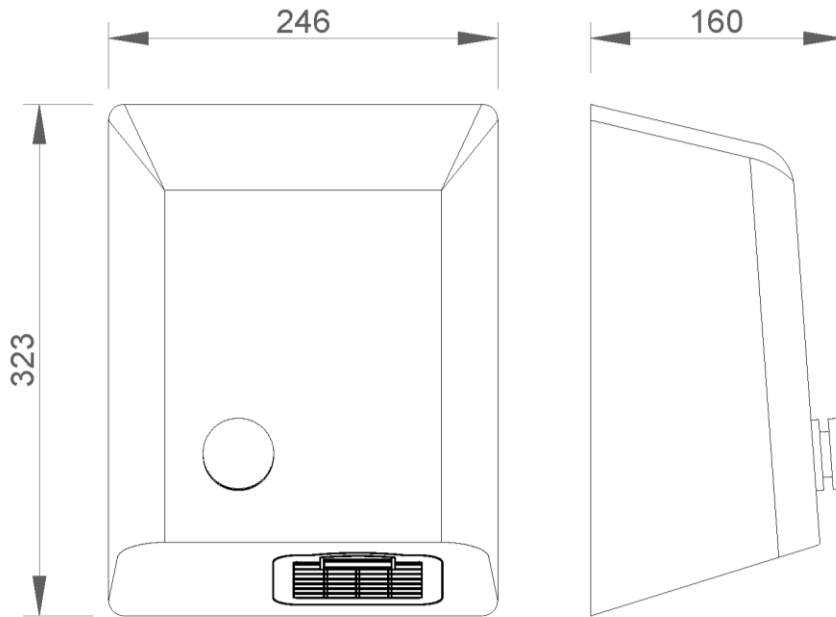

TECHNICAL DRAWING

DIMENSIONS IN mm

NOFER S.L.
Avenida de la fama, 118
08940 · Cornellà de Llobregat (Barcelona)
Tel +34 934 742 423 · Fax +34 934 743 548
nofer@nofer.com · www.nofer.com