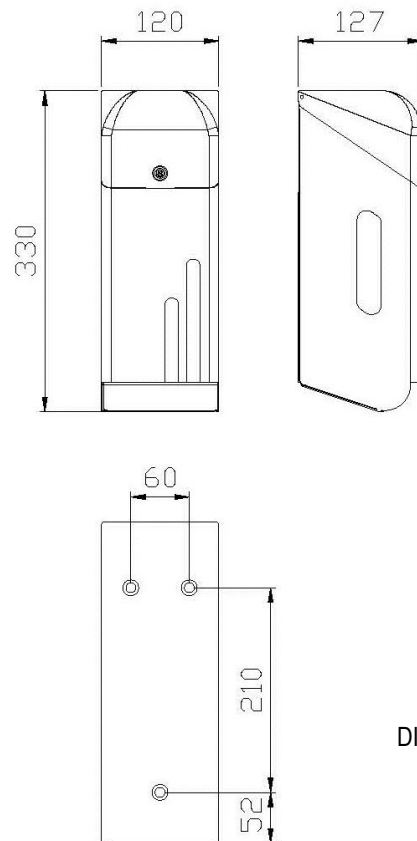

Double toilet roll dispenser

- Three toilet roll dispenser in stainless steel.
- Content viewer.
- Frontal refilling. With security lock and key included.
- Durability and resistance to dust and corrosion.
- Stainless steel satin finish.

TECHNICAL DATA

- Made of AISI 304 stainless steel, sheet thickness 0,8 mm.
- Maximum dimensions: 330 height x 120 width x 127 depth (mm).
- Weight: 1,2 kg.
- Consumable: domestic toilet rolls.
- Maintenance: Stainless steel needs maintenance because dust can eventually damage the chrome in stainless steel. We recommend monthly cleaning with our special product.

TECHNICAL DRAWING

DIMENSIONS IN mm

SUGGESTED TEXT FOR PRESCRIPTION

Three toilet roll dispenser NOFER, in AISI 304 stainless steel. With content viewer and security lock. Maximum dimensions: 330 height x 120 width x 127 depth (mm).