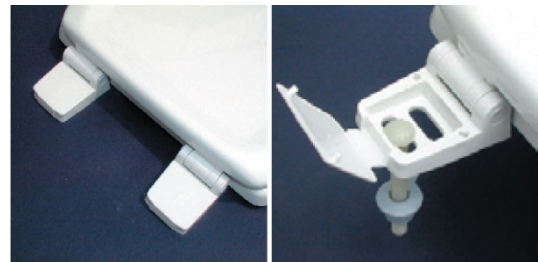

Toilet seat with cover white color

- Toilet lid. Material: hardboard American Innova.
- Adaptable to most toilets.
- Durability and resistance.
- Waterproof, lasting shine.
- Easy to clean.
- Ergonomic design promotes seating comfort.

COMPONENTS AND SPECIFICATIONS

- Made of plywood and reinforced thermoset components of higher strength than the DM. Wood from managed in compliance with European Standard 995/ 2010 Wood . Eco-friendly finished.
- Plastic hinges adjustable to adapt the cover to differently sized toilets.
- White color.
- Maintenance tips : we recommend using cold soapy water to clean the top and a soft cloth for subsequent drying. Do not use abrasive products, chlorine-based as hydrochloric acid, aromatic products or concentrated acids, on the seating surfaces as it may be degraded and damaged. Should any of these products for cleaning porcelain always lift the seat and not to lower it to rinse the toilet and the total dissipation of vapors is used.