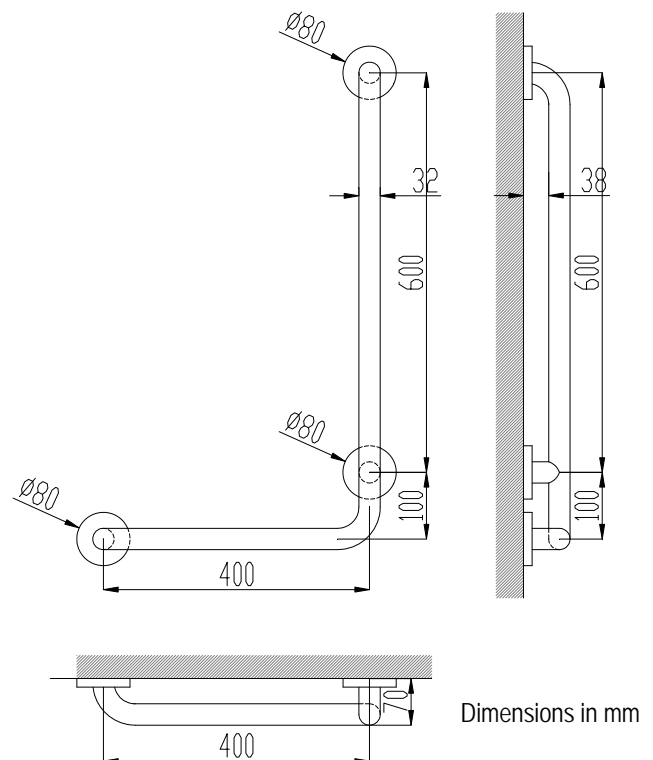

Fixed grab bar

- 90° angled grab bar to fix to wall.
- Three anchor points.
- Support suitable for bathrooms, wc-bidet, showers and bathtubs.
- Designed for adapted toilets for disabled.
- White finished stainless steel. Also available polish finished (NOFER 15159.B) and satin finished (NOFER 15159.S).

TECHNICAL DATA

- Made of AISI 304 stainless steel.
- Dimensions: 700 x 400 mm, bar \varnothing 32 mm.
- Fixing materials included.
- Maintenance: stainless steel needs maintenance because dust can eventually damage the chromium (Cr) content in stainless steel. We recommend monthly cleaning with a stainless steel special cleaner.

TECHNICAL DRAWING

The picture corresponds to NOFER 15059.S

SUGGESTED TEXT FOR PRESCRIPTION

NOFER 90° angled grab bar made of white finished AISI 304 stainless steel. Three anchor points. Dimensions: 700 x 400 mm, bar \varnothing 32 mm.