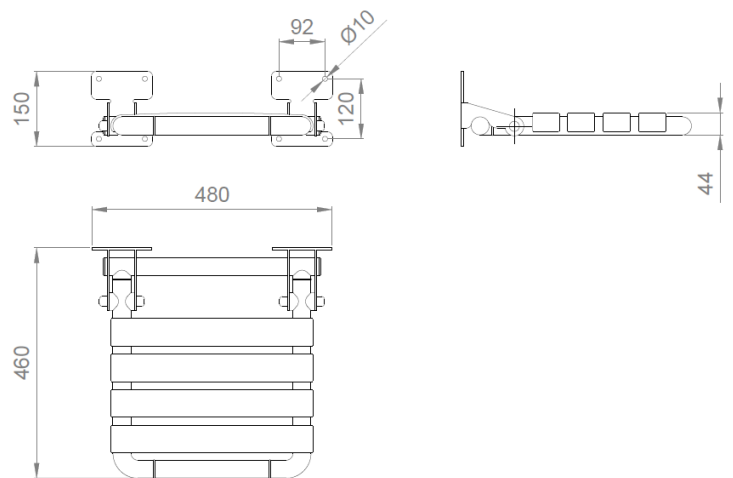

- Made of polyamide-coated aluminum, white finished.
- Maximum dimensions: 150 height x 480 width x 462 depth (mm)
- Bars: Ø36 mm.
- Maintenance: Stainless steel needs maintenance because dust can eventually damage the chrome in stainless steel. We recommend monthly cleaning with our special product.

**SUGGESTED TEXT FOR PRESCRIPTION**

Folding shower seat NOFER, in polyamide-coated aluminum, white finished. Dimensions: 150 height x 480 width x 462 depth (mm). Bars: Ø36 mm.

**TECHNICAL DRAWING**

DIMENSIONS IN mm