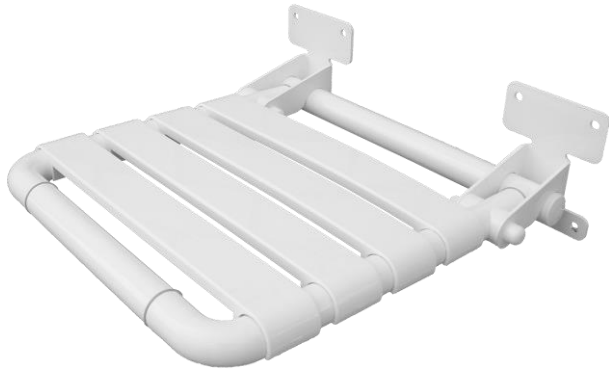

**Folding shower seat**

- Folding shower seat for fix on the wall.
- Suitable for adapted showers for disabled.
- Durability and resistance. Easy to clean.
- Polyamide-coated aluminum white finished.

**TECHNICAL DATA**

- Made of polyamide-coated aluminum, white finished.
- Maximum dimensions: 150 height x 480 width x 462 depth (mm)
- Bars: Ø36 mm.
- Maintenance: Stainless steel needs maintenance because dust can eventually damage the chrome in stainless steel. We recommend monthly cleaning with our special product.

**SUGGESTED TEXT FOR PRESCRIPTION**

Folding shower seat NOFER, in polyamide-coated aluminum, white finished. Dimensions: 150 height x 480 width x 462 depth (mm). Bars: Ø36 mm.

**TECHNICAL DRAWING**

DIMENSIONS IN mm