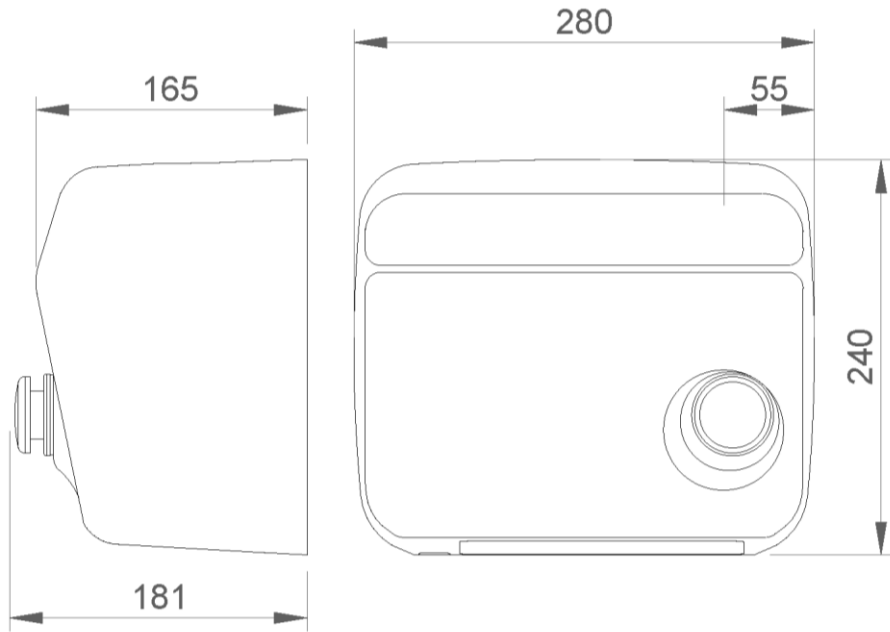

TECHNICAL DATA

- Housing made of one piece satin finish of AISI 304 stainless steel (thickness=1 mm).
- Air temperature (environment 20°C): 50°C to 10 cm.
- Motor speed: 2800 r.p.m.
- Air speed: 65 km/h.
- Total power: 1500 W.
- Motor power: 110 W.
- Voltage/Frequency: 220-240 - 50/60 Hz.
- Electric insulation: Class II.
- Automatic stop due to vandalism.
- Maximum consumption of 6,6 A.
- Noise level at 2 meters: 60 dBA.
- Protection index: IPX1.
- Dimensions: 240 height x 280 width x 165 depth (mm).
- Net weight: 3,5 kg.
- Electrical protection of the motor: fuse. Electrical protection of the resistance: internal thermostat.
- Function: press the button, the hand dryer is activated and place you hands under the appliance. The appliance is automatically turned off by a timer.
- Cleaning: we recommend cleaning with a cotton cloth slightly moistened with a soap solution. Then dry it.
- Estimated drying time: 40 seconds.

SUGGESTED TEXT FOR PRESCRIPTION

NOFER hand dryer, with AISI 304 stainless steel housing satin finish, hot air operated by push button, 1500 W power and temperature of 50°C. Motor speed 2800 r.p.m. Dimensions: 240 height x 280 width x 165 depth (mm).

DIMENSIONS IN mm

NOFER S.L.
Avenida de la fama, 118
08940 · Cornellà de Llobregat (Barcelona)
Tel +34 934 742 423 · Fax +34 934 743 548
nofer@nofer.com · www.nofer.com