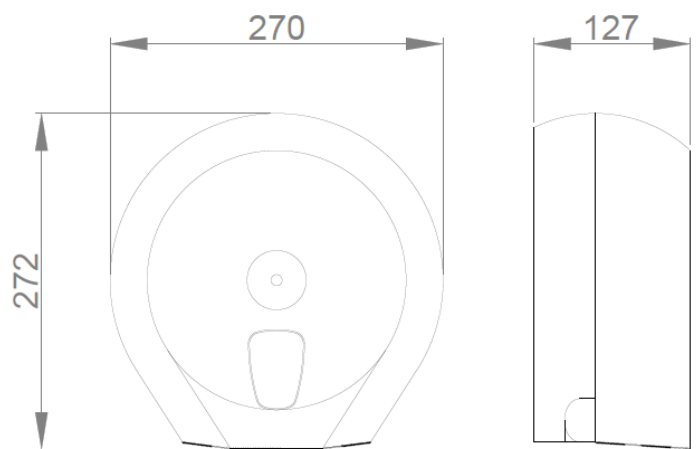

**Toilet paper dispenser**

- Industrial toilet paper dispenser.
- Designed for wall mounting.
- With frontal content viewer.
- Frontal refill with included safety key.

**COMPONENTS AND SPECIFICATIONS**

- Manufactured in black and transparent ABS. Nylon lock.
- Dimensions: 272 height x 270 width x 127 depth (mm).
- Roll maximum Ø23 cm.
- Shaft Ø42 mm (with adapter Ø72 mm).
- Mounting screws included.

**SUGGESTED TEXT FOR PRESCRIPTION**

Industrial toilet paper dispenser NOFER, with content viewer and lock with key included. Black and transparent ABS, wall-mounted. Dimensions: 272 height x 270 width x 127 depth (mm).

**TECHNICAL DRAWING**

DIMENSIONS IN mm

NOFER S.L.  
 Avenida de la fama, 118  
 08940 · Cornellà de Llobregat (Barcelona)  
 Tel +34 934 742 423 · Fax +34 934 743 548  
 export@nofer.com · www.nofer.com