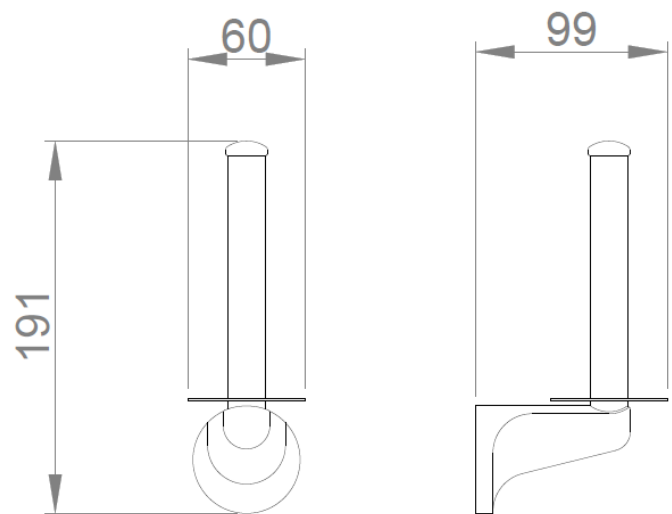

**Toilet paper reserve**

- Toilet paper reserve in ZAMAC.
- "L" shaped.
- Durability and resistance to corrosion.
- Suitable for collectivities.
- Polish finished.

**TECHNICAL DATA**

- Made of polish finished ZAMAC.
- Dimensions: 191 height x 60 width x 99 depth (mm).
- Hidden anchor mechanism. Wall fixing materials included.

**SUGGESTED TEXT FOR PRESCRIPTION**

Toilet paper reserve NOFER, in polish finished ZAMAC.  
Dimensions: 191 height x 60 width x 99 depth (mm).

**TECHNICAL DRAWING**

**DIMENSIONS IN mm**

NOFER S.L.  
Avenida de la fama, 118  
08940 · Cornellà de Llobregat (Barcelona)  
Tel +34 934 742 423 · Fax +34 934 743 548  
nofer@nofer.com · www.nofer.com