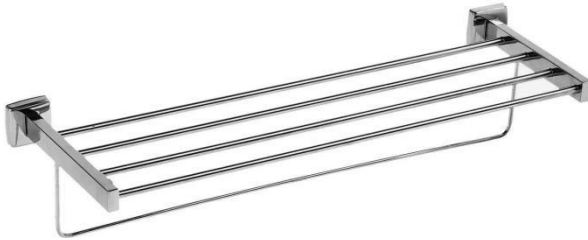

Towel rack with bottom bar

- Wall mounted stainless steel shelf with towel rail.
- Durability and resistance against rust and corrosion.
- Suitable for public areas.
- Easy to install and clean.
- Satin finished stainless steel

The image corresponds to code 09036.B

TECHNICAL DATA

- Made in satin finished AISI 304 stainless steel.
- Dimensions: 140 height x 600 width x 210 depth (mm).
- Maintenance: stainless steel needs maintenance because dust can eventually damage the chrome in stainless steel. We recommend monthly cleaning with our special product.

SUGGESTED TEXT FOR PRESCRIPTION

NOFER wall mounted shelf with towel rail. Made in AISI 304 stainless steel, satin finish. Dimensions: 140 height x 600 width x 210 depth (mm).

TECHNICAL DRAWING

DIMENSIONS IN mm