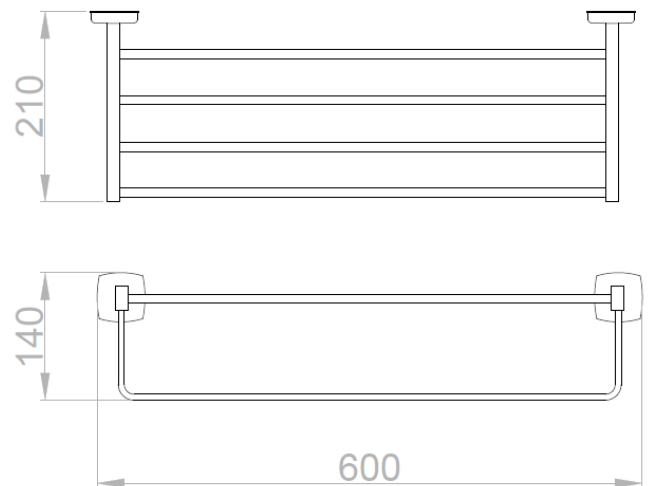

Towel rack with bottom bar

- Wall mounted stainless steel shelf with towel rail.
- Durability and resistance against rust and corrosion.
- Suitable for public areas.
- Easy to install and clean.
- Satin finished stainless steel

The image corresponds to code 09036.B

TECHNICAL DATA

- Made in satin finished AISI 304 stainless steel.
- Dimensions: 140 height x 600 width x 210 depth (mm).
- Maintenance: stainless steel needs maintenance because dust can eventually damage the chrome in stainless steel. We recommend monthly cleaning with our special product.

SUGGESTED TEXT FOR PRESCRIPTION

NOFER wall mounted shelf with towel rail. Made in AISI 304 stainless steel, satin finish. Dimensions: 140 height x 600 width x 210 depth (mm).

TECHNICAL DRAWING

DIMENSIONS IN mm