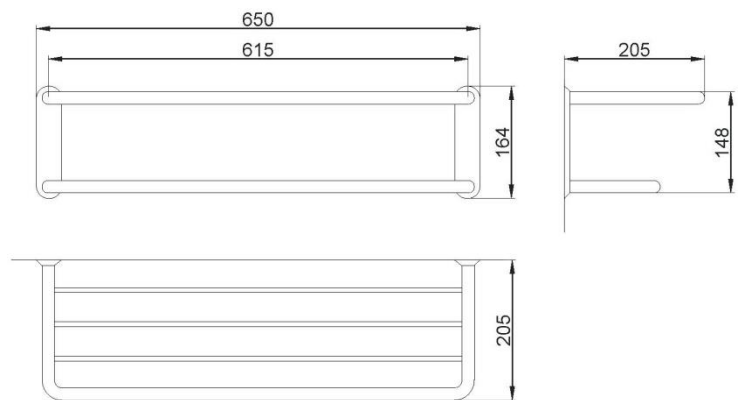

Towel shelf with lower bar

- Durability and resistance.
- Suitable for public places and collectivities.
- Easy to install and clean.
- Polish finished. Also available in satin finished (NOFER 09023.S).

TECHNICAL DETAILS

- Made of stainless steel.
- Dimensions: 164 height x 650 width x 205 depth (mm).
- Wall fixing with four points.
- Fixing material included.

SUGGESTED TEXT FOR PRESCRIPTION

NOFER towel rail with shelf, made of AISI 304 stainless steel, polish finish. Dimensions: 164 height x 650 width x 205 depth (mm).

DIMENSIONAL DRAWING

DIMENSIONS IN mm

NOFER S.L.
 Avenida de la fama, 118
 08940 · Cornellà de Llobregat (Barcelona)
 Tel +34 934 742 423 · Fax +34 934 743 548
 export@nofer.com · www.nofer.com

Related Products
