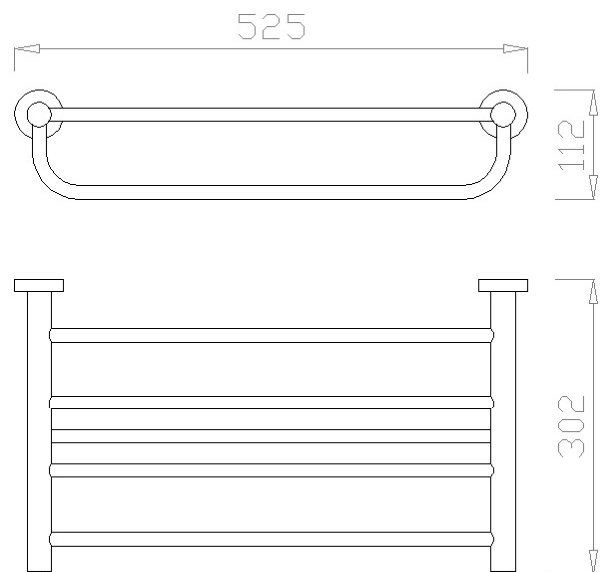

Towel shelf with towel bar

- Towel shelf with towel bar in chrome plated brass.
- Durability and resistance to corrosion.
- Suitable for collectivities.
- Polish finish.

TECHNICAL DATA

- Made of chrome plated brass.
- Bars of shelf and towel bar \varnothing 9 mm.
- Dimensions: 112 high x 525 wide x 302 deep mm. Wall support \varnothing 45 mm.
- Net weight: 1,2 Kg.
- Hidden anchor mechanism. Wall fixing materials included.

SUGGESTED TEXT FOR PRESCRIPTION

Towel shelf with towel bar NOFER or similar, in chrome plated brass. Polish finish. Dimensions: 112 high x 525 wide x 302 deep mm. Wall support \varnothing 45 mm. Bars of shelf and towel bar \varnothing 9 mm.

TECHNICAL DRAWING

Dimensions in mm

NOFER S.L.
 Avenida de la fama, 118
 08940 · Cornellà de Llobregat (Barcelona)
 Tel +34 934 742 423 · Fax +34 934 743 548
 nofer@nofer.com · www.nofer.com

Related Products