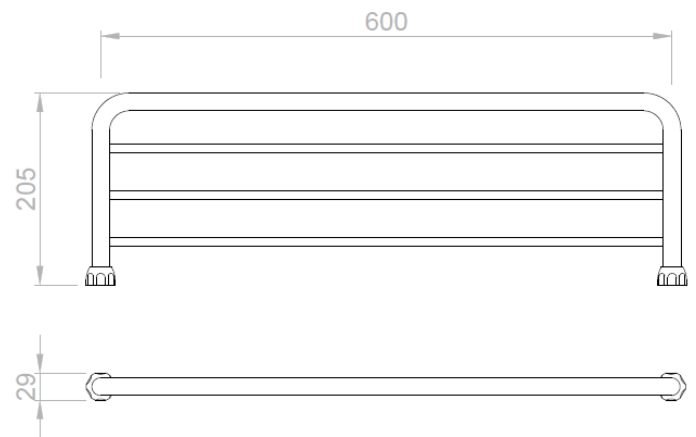

Towel rail with shelf

- Stainless steel towel rail with shelf.
- Durability and resistance.
- Suitable for public places and collectivities.
- Polish finish.

TECHNICAL DETAILS

- Made of AISI 304 stainless steel.
- Dimensions: 29 height x 600 width x 205 depth (mm).

SUGGESTED TEXT FOR PRESCRIPTION

Towel rail with shelf NOFER, made in AISI 304 stainless steel, polish finish. Dimensions: 29 height x 600 width x 205 depth (mm).

TECHNICAL DRAWING

DIMENSIONS IN mm

NOFER S.L.
 Avenida de la fama, 118
 08940 · Cornellà de Llobregat (Barcelona)
 Tel +34 934 742 423 · Fax +34 934 743 548
 nofer@nofer.com · www.nofer.com