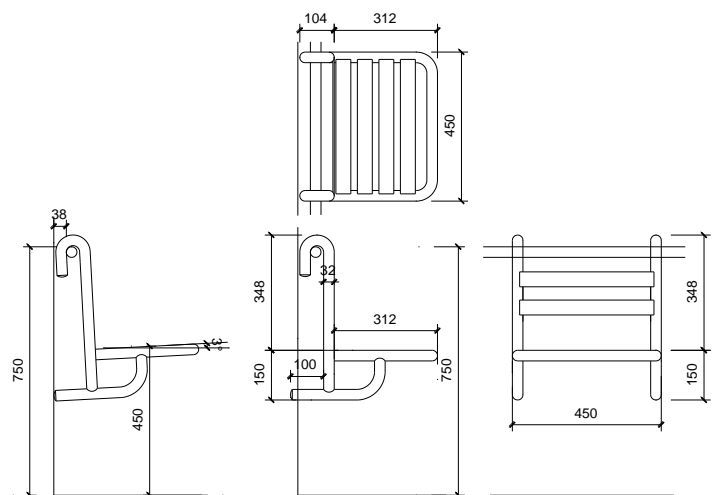

Removable shower seat

- Removable seat for hang on a shower bar.
- Suitable for adapted showers for disabled.
- Durability and resistance. Easy to clean.
- Stainless steel Nylon finished. Also available in polish finish (NOFER 15042.MOV.B) and satin finish (NOFER 15042.MOV.S).

TECHNICAL DATA

- Made of AISI 304 stainless steel, Nylon coated.
- Maximum dimensions: 498 height x 450 width x 416 depth (mm).
- Bars: Ø32 mm.
- Recommended installation: the seat must hang on a bar, fixed on the wall. Recommended bar height: 750 mm.
- Maintenance: Stainless steel needs maintenance because dust can eventually damage the chrome in stainless steel. We recommend monthly cleaning with our special product.

SUGGESTED TEXT FOR PRESCRIPTION

Removable shower seat NOFER, in stainless steel, Nylon coated.
Dimensions: 498 height x 450 width x 416 depth (mm). Bars: Ø32 mm.

TECHNICAL DRAWING

DIMENSIONS IN mm

NOFER S.L.
Avenida de la fama, 118
08940 · Cornellà de Llobregat (Barcelona)
Tel +34 934 742 423 · Fax +34 934 743 548
nofer@nofer.com · www.nofer.com