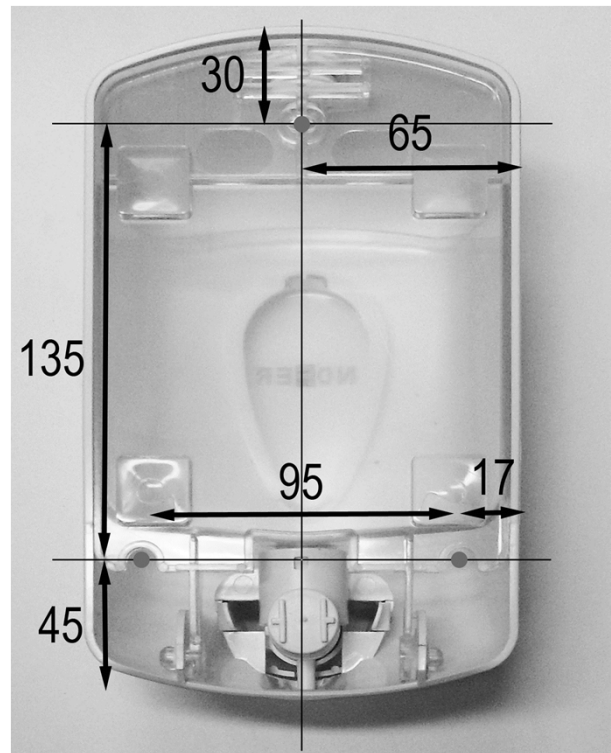

Liquid soap dispenser

- Manual liquid soap dispenser.
- Surface mounted.
- Special key for refilling.
- White finishing and transparent content window.

TECHNICAL DATA

- Made in white ABS and transparent SAN content window.
- Capacity: 1000 ml.
- Dimensions: 215 x 130 x 95 mm
- Weight: 344 g.

SUGGESTED TEXT FOR PRESCRIPTION

NOFER or similar, white ABS and transparent SAN manual soap dispenser. Surface mounted. Capacity: 1000 ml. Dimensions: 215 x 130 x 95 mm .

INSTALLATION

DIMENSIONE IN mm

NOFER S.L.
 Avenida de la fama, 118
 08940 · Cornellà de Llobregat (Barcelona)
 Tel +34 934 742 423 · Fax +34 934 743 548
 export@nofer.com · www.nofer.com