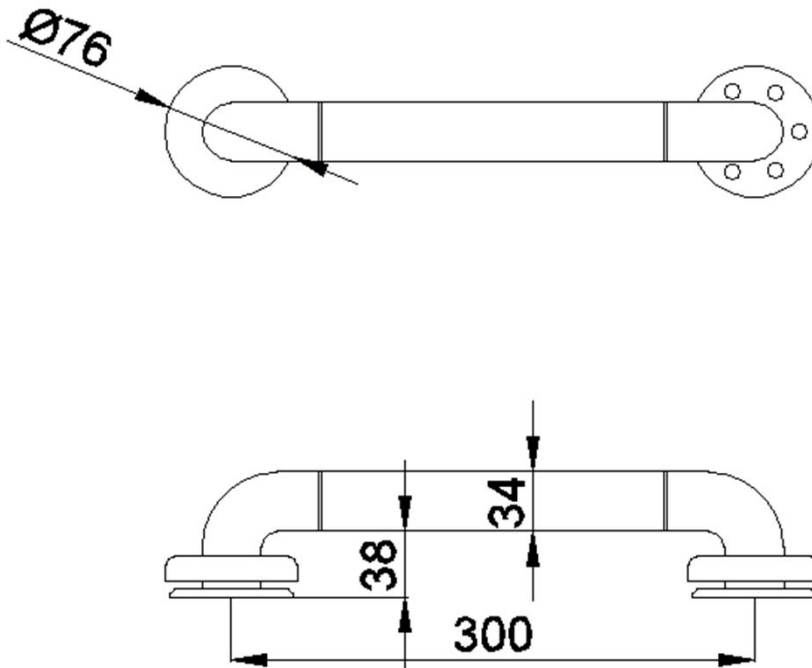

Nylon series straight grab bar

- Straight grab bar.
- Suitable for support at wash basin, wc-biet, showers and bathtubs.
- Designed for bathrooms adapted to disabled.

TECHNICAL DATA

- Made of antibacterial white ABS coated aluminium.
- Wall supports made of AISI 304 stainless steel with white antibacterial white ABS covers.
- Length: 300 mm.
- Bar Ø 34 mm.
- Recommended installation height: 70-75 cm from finished floor.

SUGGESTED TEXT FOR PRESCRIPTION

GIAMPIERI grab bar. Made of antibacterial white ABS coated aluminium. Wall supports made of AISI 304 stainless steel with antibacterial white ABS covers. Length: 300 mm.

NOFER S.L.
 Avenida de la fama, 118
 08940 · Cornellà de Llobregat (Barcelona)
 Tel +34 934 742 423 · Fax +34 934 743 548
 export@nofer.com · www.nofer.com

TECHNICAL DRAWING

DIMENSIONS IN mm