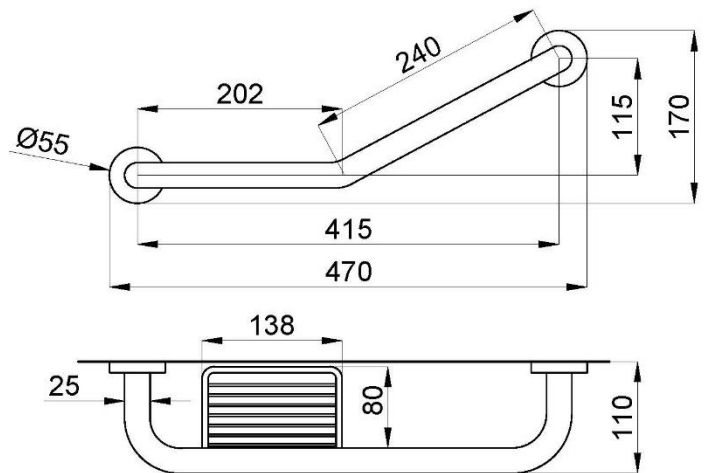

**Grab bar with soap dish**

- Grab bar with soap basket.
- Suitable for bathtubs and showers.
- Reversible.
- Durability and resistance to corrosion.
- Polish finish stainless steel.

**TECHNICAL DATA**

- Made of AISI 304 stainless steel polish finish.
- Dimensions: 170 height x 470 width x 110 depth (mm).
- Bar Ø25 mm.
- Wall fixing screws included.

**SUGGESTED TEXT FOR PRESCRIPTION**

Grab bar NOFER with soap dish. Made in AISI 304 stainless steel, polish finish. Dimensions: 170 height x 470 width x 110 depth (mm).

**TECHNICAL DRAWING**

DIMENSIONS IN mm