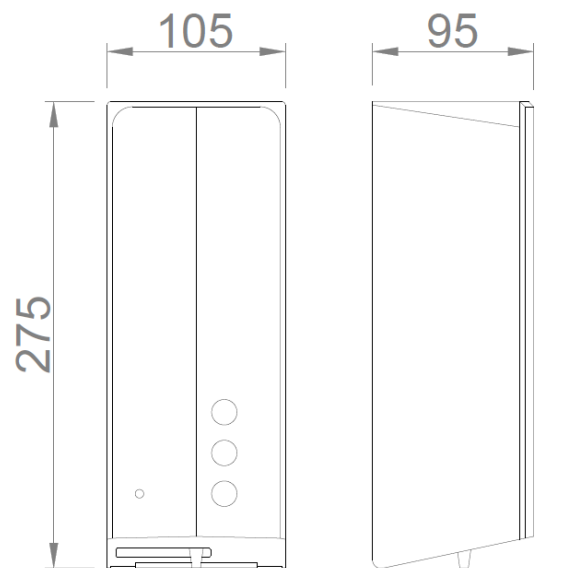

Liquid soap dispenser

- Automatic powered soap dispenser with infrared sensor for wall installation.
- Suitable for soap and foam soap with pump (NOFER 03038.FP) not included.
- ABS housing white finish. Also available in satin finish (NOFER 03039.S), gloss finish (NOFER 03039.B), black finish (NOFER 03039.N) and other colors.
- With content viewer and security lock.
- Suitable for public places of high frequency of use.
- Led shows that indicates when batteries replaced.
- Suitable for alcohol-based disinfectants.

TECHNICAL DATA

- Made of ABS white finish.
- Electronic infrared sensor that stops the dispenser when the hands are removed from the detection field.
- Capacity: 1000 ml. Refillable.
- Works with 6 batteries of 1,5 V.
- Dimensions: 275 height x 105 width x 95 depth (mm).
- Operation: place your hands under the dispenser. This is activated automatically, remaining in operation while the hands are inside the sensor field. The dispenser goes off when you remove your hands.
- Installation: place at least 45 cm from the worktop surface.

SUGGESTED TEXT FOR PRESCRIPTION

Automatic powered soap dispenser NOFER with activation by infrared sensor, made of ABS white finish. To fix to the wall with content viewer and security lock. Dimensions: 275 height x 105 width x 95 depth (mm).

TECHNICAL DRAWING

DIMENSIONS IN mm

NOFER S.L.
 Avenida de la fama, 118
 08940 · Cornellà de Llobregat (Barcelona)
 Tel +34 934 742 423 · Fax +34 934 743 548
 export@nofer.com · www.nofer.com

Related Products