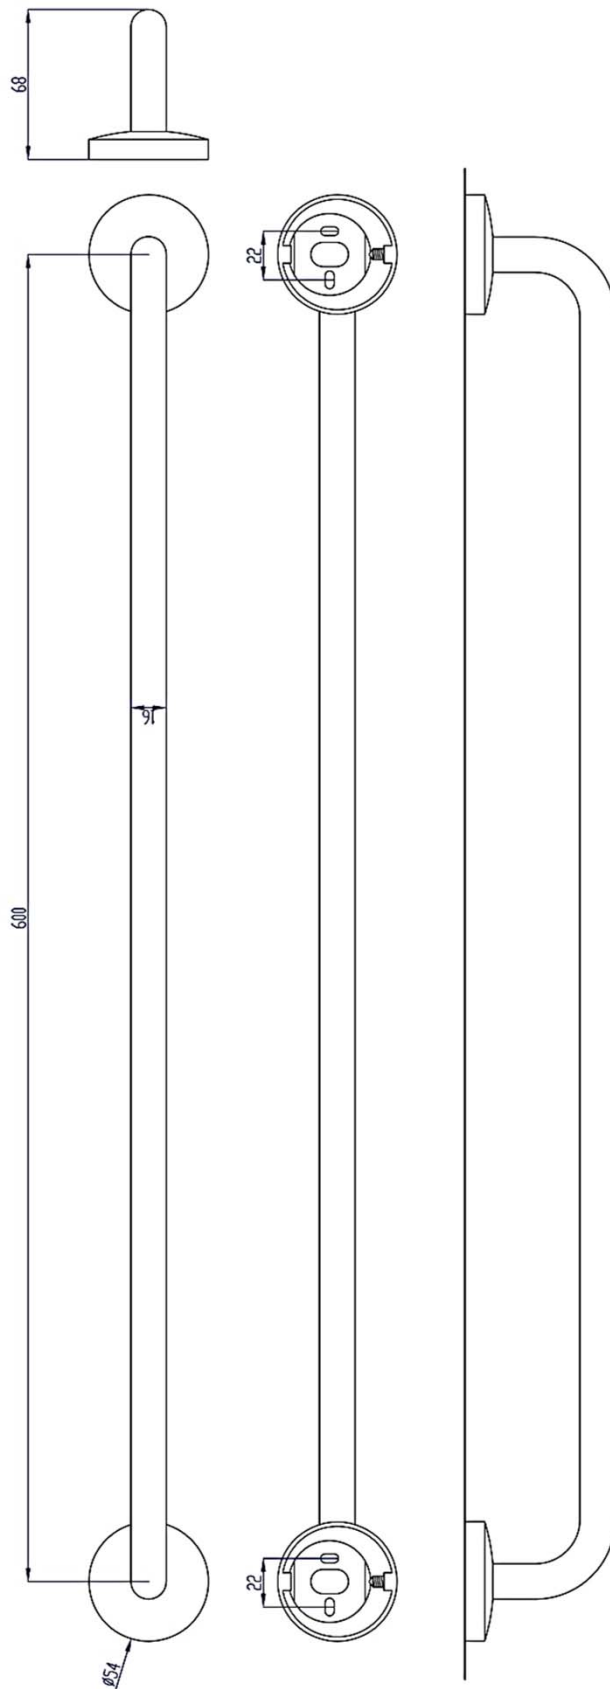

Towel rail

- Durability and resistance against rust and corrosion.
- Easy to install and clean.
- Polish finished chromed brass.

TECHNICAL DATA

- Made of polish finished chromed brass.
- Dimensions: 54 height x 654 width x 68 depth (mm).
- Equipped with wall fixing materials.

SUGGESTED TEXT FOR PRESCRIPTION

NOFER or similar, towel rail made of polish finished chromed brass. Dimensions: 54 height x 654 width x 68 depth (mm).

NOFER S.L.
 Avenida de la fama, 118
 08940 · Cornellà de Llobregat (Barcelona)
 Tel +34 934 742 423 · Fax +34 934 743 548
 export@nofer.com · www.nofer.com

Related Products

16370.B

16381.B

16372.B

16373.B

16374.B

16376.B

TECHNICAL DRAWING

DIMENSIONS IN mm

NOFER S.L.
 Avenida de la fama, 118
 08940 - Cornellà de Llobregat (Barcelona)
 Tel +34 934 742 423 - Fax +34 934 743 548
 export@nofer.com - www.nofer.com