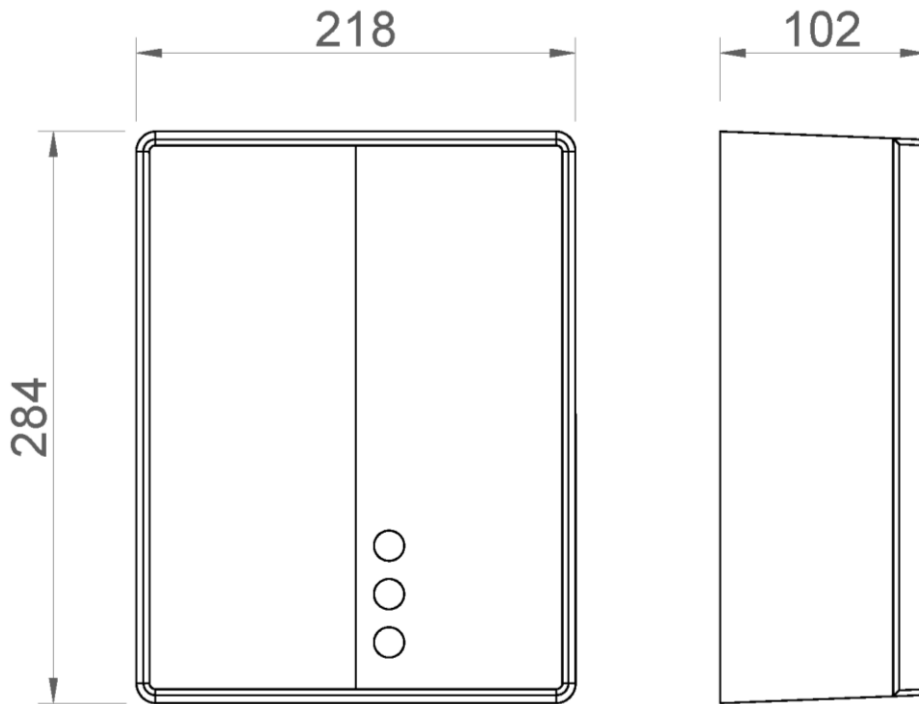

SUGGESTED TEXT FOR PRESCRIPTION

NOFER hand dryer, with stainless steel housing, white finish, hot air driven with electronic sensor, 2050 W power and temperature of 60°C. Speed motor: 2800 r.p.m. Dimensions: 284 height x 218 width x 102 depth (mm).

DIMENSIONS IN mm

NOFER S.L.
Avenida de la fama, 118
08940 · Cornellà de Llobregat (Barcelona)
Tel +34 934 742 423 · Fax +34 934 743 548
nofer@nofer.com · www.nofer.com