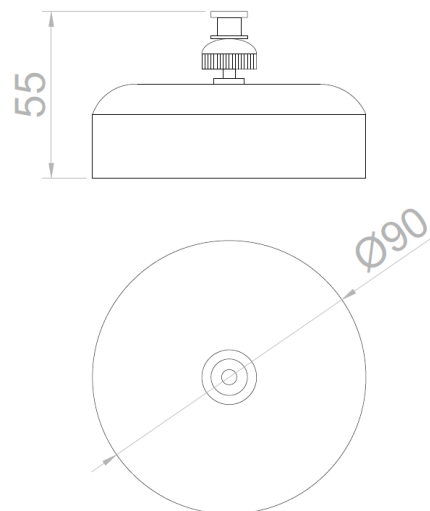

Retractable clothes line

- Surface mounted retractable clothes line.
- Designed to install between two opposite walls.
- Durability and resistance against rust and corrosion.

TECHNICAL DATA

- Made in polish finished AISI 304 stainless steel.
- 2,2 meters Nylon cord.
- Installation: fix the supports onto two opposite walls within a maximum distance of 2,2 meters. Stretch out the Nylon cord and fasten it at the opposite support.
- Dimensions: Ø90, 55 depth (mm).

SUGGESTED TEXT FOR PRESCRIPTION

NOFER retractable clothes line, made in AISI 304 stainless steel, polish finished. Nylon cord length: 2,2 m. Dimensions: Ø90, 55 depth (mm).

TECHNICAL DRAWING

DIMENSIONS IN mm