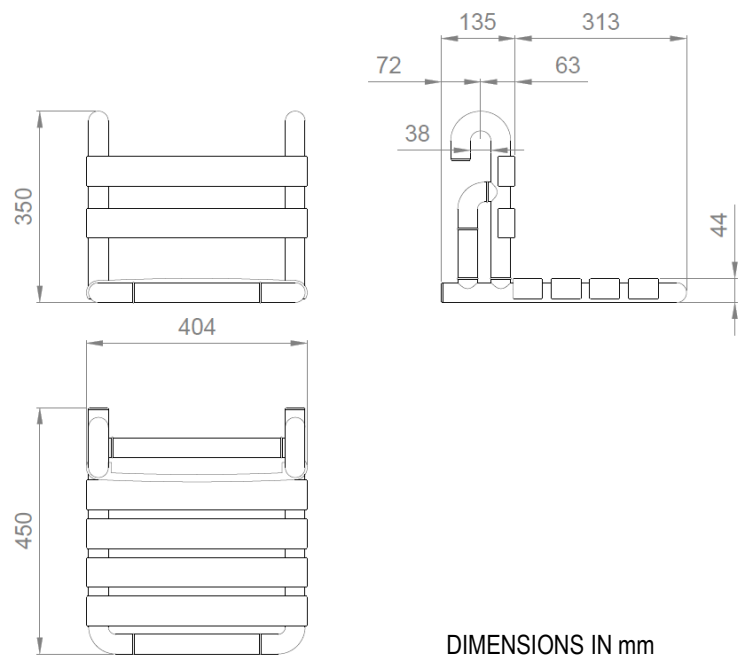

**Removable shower seat**

- Removable seat for hang on a shower bar.
- Suitable for adapted showers for disabled.
- Durability and resistance. Easy to clean.
- Polyamide-coated aluminum white finished.

**TECHNICAL DATA**

- Made of polyamide-coated aluminum, white finished.
- Maximum dimensions: 650 height x 404 width x 450 depth (mm).
- Bars: Ø36 mm.
- Recommended installation: the seat must hang on a bar, fixed on the wall. Recommended bar height: 750 mm.
- Maintenance: Stainless steel needs maintenance because dust can eventually damage the chrome in stainless steel. We recommend monthly cleaning with our special product.

**SUGGESTED TEXT FOR PRESCRIPTION**

Removable shower seat NOFER, in polyamide-coated aluminum, white finished. Dimensions: 350 height x 404 width x 450 depth (mm). Bars: Ø36 mm.

**TECHNICAL DRAWING**

NOFER S.L.  
 Avenida de la fama, 118  
 08940 · Cornellà de Llobregat (Barcelona)  
 Tel +34 934 742 423 · Fax +34 934 743 548  
 nofer@nofer.com · www.nofer.com