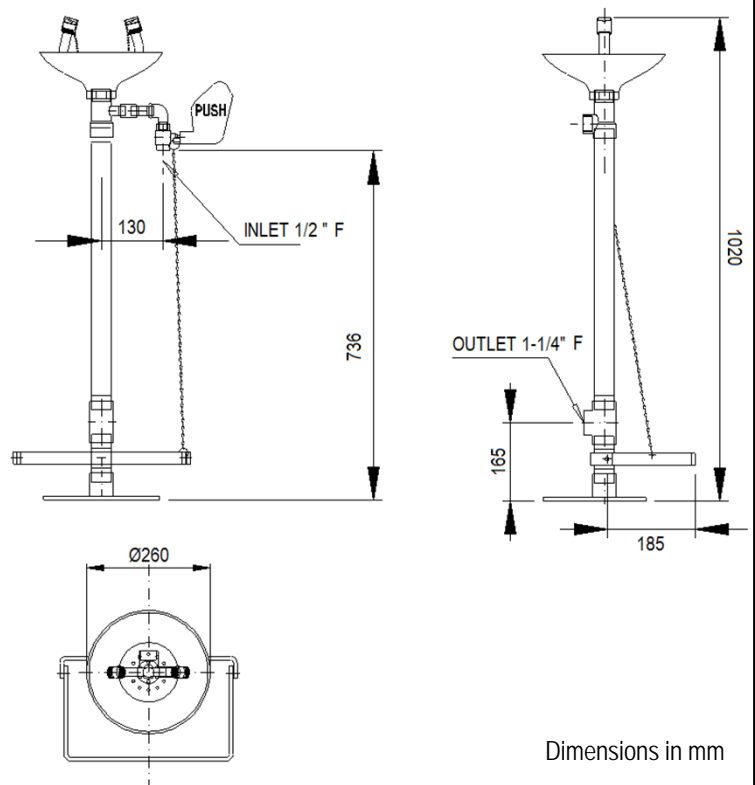

Pedestal emergency eyewash

- Floor emergency eyewash.
- High water flow and low water pressure with total way out valve.
- Instant automatic opening activated by lateral lever or foot pedal.
- Double aerated jet with dust cover.
- Green color RAL 6029.
- Suitable for industries, laboratories and generally where there is risk of personal damages from fire, acids, chemical reactants, petroleum products, radioactive materials or other contaminants.
- CE conformity.

TECHNICAL DATA

- Eyewash basin made of green polypropylene.
- Manufactured in zinc galvanized steel covered with epoxy paint.
- Connecting parts in brass.
- Water pressure, minimum 0,2 MPa – maximum 0,5 MPa.
- Water flow: 14 l/min ± 10% .
- Water inlet dimension: 1/2".
- Outlet dimension: 1+1/4".
- Dimensions: 1020 mm high, basin Ø 260 mm.

TECHNICAL DRAWING

SUGGESTED TEXT FOR PRESCRIPTION

NOFER or similar floor emergency eyewash. Instant automatic opening activated by lateral lever or foot pedal. Manufactured in zinc galvanized steel covered with green epoxy paint. Eyewash basin made of green polypropylene. Dimensions: 1020 mm high, basin Ø 260 mm.