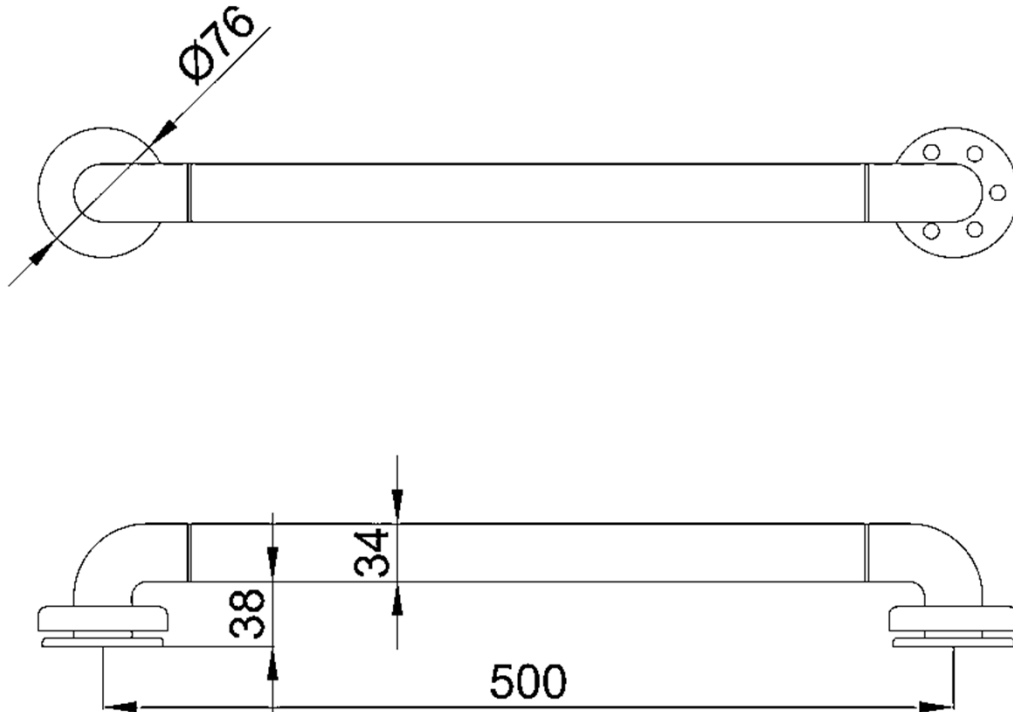

Nylon series straight grab bar

- Straight grab bar.
- Suitable for support at wash basin, wc-bidet, showers and bathtubs.
- Designed for bathrooms adapted to disabled.

TECHNICAL DATA

- Made of antibacterial white ABS coated aluminium.
- Wall supports made of AISI 304 stainless steel with white antibacterial white ABS covers.
- Length: 500 mm.
- Bar Ø 34 mm.
- Recommended installation height: 70-75 cm from finished floor.

SUGGESTED TEXT FOR PRESCRIPTION

GIAMPIERI grab bar. Made of antibacterial white ABS coated aluminium. Wall supports made of AISI 304 stainless steel with antibacterial white ABS covers. Length: 500 mm.

NOFER S.L.
 Avenida de la fama, 118
 08940 · Cornellà de Llobregat (Barcelona)
 Tel +34 934 742 423 · Fax +34 934 743 548
 export@nofer.com · www.nofer.com

TECHNICAL DRAWING

DIMENSIONS IN mm

NOFER S.L.
Avenida de la fama, 118
08940 - Cornellà de Llobregat (Barcelona)
Tel +34 934 742 423 - Fax +34 934 743 548
export@nofer.com - www.nofer.com