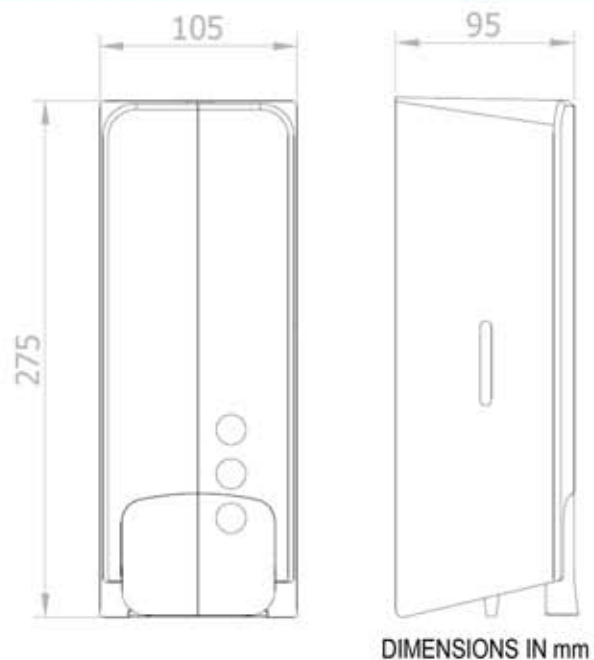

TECHNICAL DRAWING

01911.B

03008.W

03025.S

03022.S

03201.S

03001.S