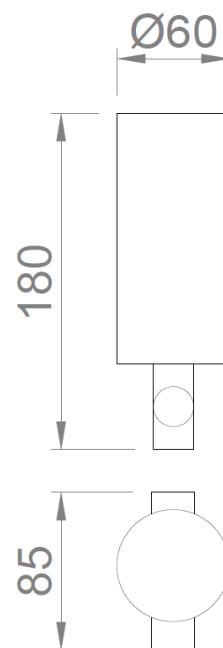

**Liquid soap dispenser**

- Soap dispenser with push button for wall installation.
- Activation with push button.
- Suitable for public places.
- Chrome-plated brass sheet housing, gloss finish.
- Durability and resistance to corrosion.
- Robust, anti-vandalism and manufactured without edges or sharp edges for safety in use.

**TECHNICAL DATA**

- Made of chromed brass, gloss finish.
- Capacity: 300 ml. Refillable.
- Dimensions: 180 height x Ø60 width x 85 depth (mm).
- Weight (empty): 0,59 kg.
- Quantity expended per pulse: 1,1 ml.
- Suitable for all types of soaps (except surgical).

**SUGGESTED TEXT FOR PRESCRIPTION**

NOFER liquid soap dispenser with activation by push button. Wall installation with hidden anchor, vertical, made of chromed brass gloss finish. Plastic inner tank. Dimensions: 180 height x Ø60 width x 85 depth (mm). Capacity: 300 ml.

**TECHNICAL DRAWING**

DIMENSIONS IN mm

NOFER S.L.  
 Avenida de la fama, 118  
 08940 · Cornellà de Llobregat (Barcelona)  
 Tel +34 934 742 423 · Fax +34 934 743 548  
 export@nofer.com · www.nofer.com