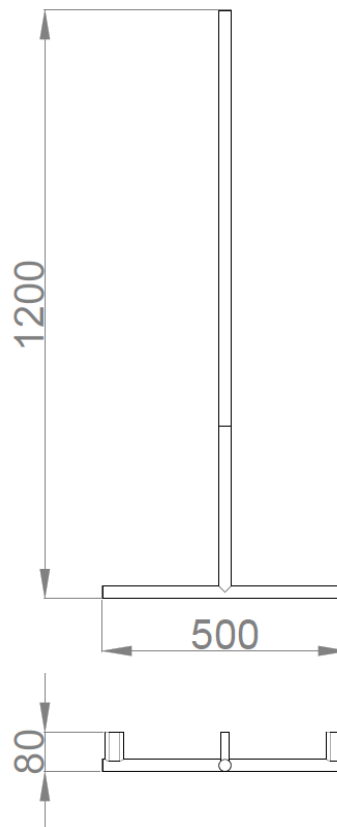

Support bar for shower

- Support bar for chromed brass shower.
- Durability and resistance to corrosion.
- Suitable for public places.
- Glossy finish.
- With fixing system screwed to the wall by means of a platen.

TECHNICAL DATA

- Made of chromed brass.
- Dimensions: 1200 height x 500 width x 80 depth (mm).
- Diameter of tube: Ø25 mm.
- Wall fixing screws hidden and included.

TECHNICAL DRAWING

DIMENSIONS IN mm

SUGGESTED TEXT FOR PRESCRIPTION

Support bar for shower NOFER, chrome-plated brass, gloss finish.
 Dimensions: 1200 height x 500 width x 80 depth (mm). Diameter of tube: Ø25 mm.

NOFER S.L.
 Avenida de la fama, 118
 08940 · Cornellà de Llobregat (Barcelona)
 Tel +34 934 742 423 · Fax +34 934 743 548
 nofer@nofer.com · www.nofer.com