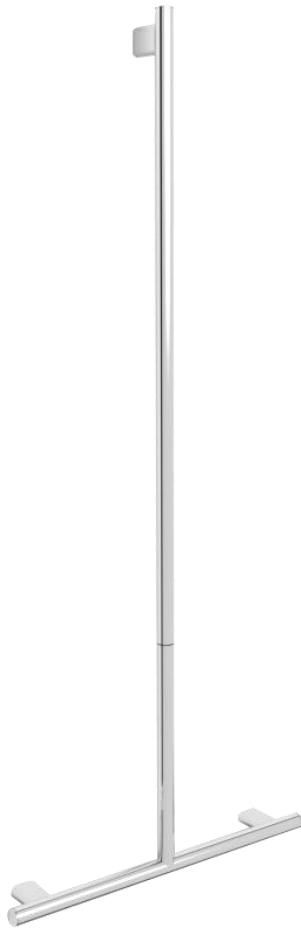

Support bar for shower

- Support bar for chromed brass shower.
- Durability and resistance to corrosion.
- Suitable for public places.
- Glossy finish.
- With fixing system screwed to the wall by means of a platen.

TECHNICAL DATA

- Made of chromed brass.
- Dimensions: 1200 height x 500 width x 80 depth (mm).
- Diameter of tube: Ø25 mm.
- Wall fixing screws hidden and included.

TECHNICAL DRAWING

DIMENSIONS IN mm

SUGGESTED TEXT FOR PRESCRIPTION

Support bar for shower NOFER, chrome-plated brass, gloss finish.
 Dimensions: 1200 height x 500 width x 80 depth (mm). Diameter of tube: Ø25 mm.

NOFER S.L.
 Avenida de la fama, 118
 08940 · Cornellà de Llobregat (Barcelona)
 Tel +34 934 742 423 · Fax +34 934 743 548
 nofer@nofer.com · www.nofer.com