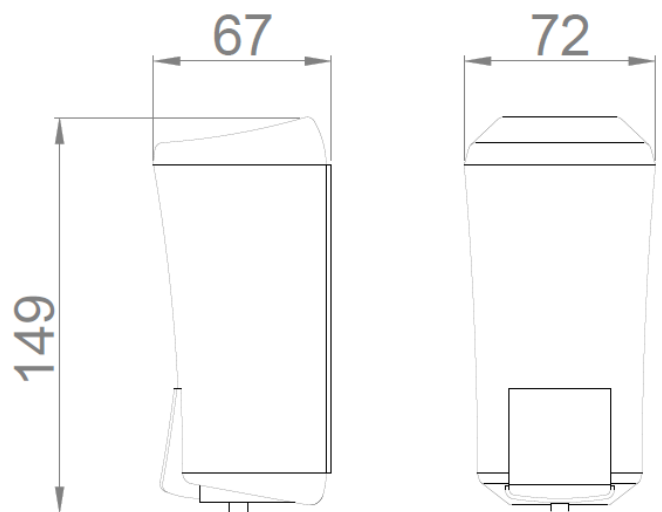

Soap dispenser

- Refillable liquid soap dispenser.
- Designed to attach to the wall.
- Content vision through transparent body.
- Refilled by security key included.

TECHNICAL DATA

- Made of transparent ABS and black lid. Chromed plastic push button.
- Dimensions: 149 height x 72 width x 67 depth (mm).
- Capacity: 170 ml.
- Fixing screws included. It also includes adhesive fixation.

SUGGESTED TEXT FOR PRESCRIPTION

Refillable NOFER soap dispenser. To attach to wall, transparent ABS and black color. Dimensions: 149 height x 72 width x 67 depth (mm). Capacity: 170 ml.

TECHNICAL DRAWING

DIMENSIONS IN mm

NOFER S.L.
 Avenida de la fama, 118
 08940 · Cornellà de Llobregat (Barcelona)
 Tel +34 934 742 423 · Fax +34 934 743 548
 nofer@nofer.com · www.nofer.com

Related Products

03012.BK

05010.BK