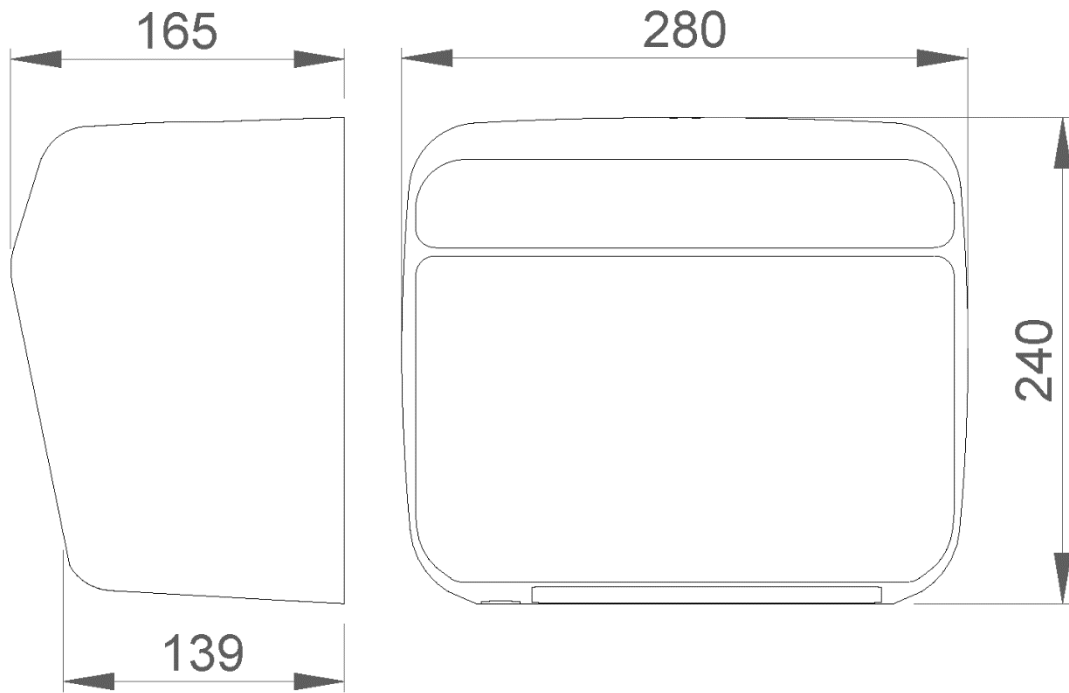

TECHNICAL DATA

- Housing made of one piece polish finish of AISI 304 stainless steel (thickness=1 mm).
- Electronic infrared sensor that stops the hand dryer when the hands are removed from the detection field.
- Air temperature (environment 20°C): 50°C to 10 cm.
- Motor speed: 2800 r.p.m.
- Air speed: 65 km/h.
- Air flow: 2300 l/min.
- Total power: 1500 W.
- Motor power: 110 W.
- Voltage/Frequency: 220-240 - 50/60 Hz.
- Electric insulation: Class II.
- Maximum consumption of 6,6 A.
- Noise level at 2 meters: 60 dBA.
- Protection index: IPX1.
- Dimensions: 240 height x 280 width x 165 depth (mm).
- Net weight: 3,5 kg.
- With safety thermal limiter and automatic stoppage due to vandalism.
- Function: place your hands under the appliance. The hand dryer activates automatically, remaining in operation while the hands are inside the field of the sensor. The appliance switches off after a few seconds of removing them.
- Cleaning: we recommend cleaning with a cotton cloth slightly moistened with a soap solution. Then dry it.
- Estimated drying time: 40 seconds. Adjustable time by potentiometer from 0 to 90 seconds.

SUGGESTED TEXT FOR PRESCRIPTION

NOFER hand dryer, with AISI 304 stainless steel housing polish finish, hot air operated by electronic sensor, 1500 W power and temperature of 50°C. Motor speed 2800 r.p.m. Dimensions: 240 height x 280 width x 165 depth (mm).

DIMENSIONS IN mm

NOFER S.L.
 Avenida de la fama, 118
 08940 · Cornellà de Llobregat (Barcelona)
 Tel +34 934 742 423 · Fax +34 934 743 548
 nofer@nofer.com · www.nofer.com