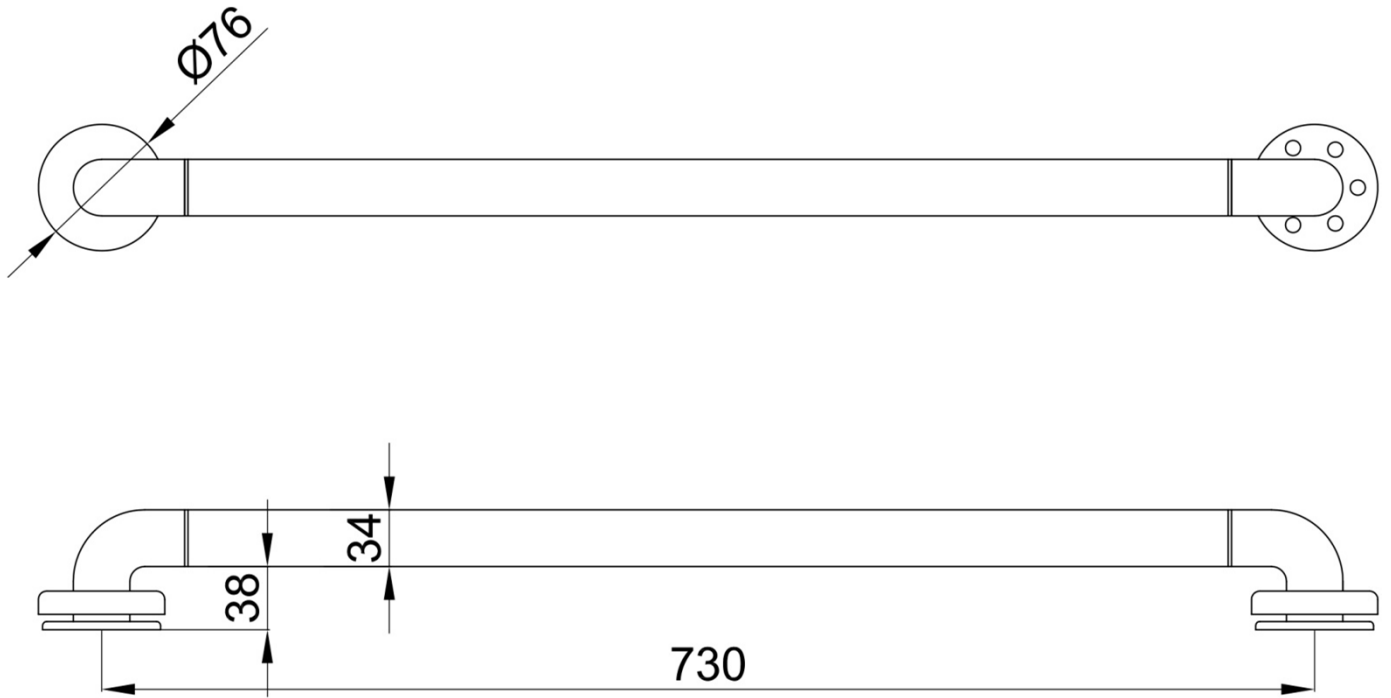

Nylon series straight grab bar

- Straight grab bar.
- Suitable for support at wash basin, wc-bidé, showers and bathtubs.
- Designed for bathrooms adapted to disabled.

TECHNICAL DATA

- Made of antibacterial white ABS coated aluminium.
- Wall supports made of AISI 304 stainless steel with white antibacterial white ABS covers.
- Length: 730 mm.
- Bar Ø 34 mm.
- Recommended installation height: 70-75 cm from finished floor.

SUGGESTED TEXT FOR PRESCRIPTION

GIAMPIERI grab bar. Made of antibacterial white ABS coated aluminium. Wall supports made of AISI 304 stainless steel with antibacterial white ABS covers. Length: 730 mm.

NOFER S.L.
 Avenida de la fama, 118
 08940 · Cornellà de Llobregat (Barcelona)
 Tel +34 934 742 423 · Fax +34 934 743 548
 export@nofer.com · www.nofer.com

TECHNICAL DRAWING

DIMENSIONS IN mm

NOFER S.L.
Avenida de la fama, 118
08940 - Cornellà de Llobregat (Barcelona)
Tel +34 934 742 423 - Fax +34 934 743 548
export@nofer.com - www.nofer.com