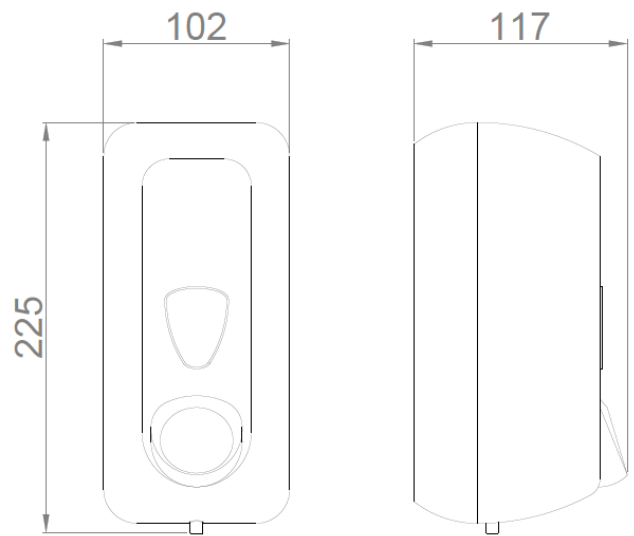

Soap dispenser

- Refillable liquid soap dispenser.
- Designed for wall mounting.
- With frontal content viewer.
- Filled by included safety key.

COMPONENTS AND SPECIFICATIONS

- Manufactured in black and transparent ABS.
- Dimensions: 225 height x 102 width x 117 depth (mm).
- Capacity: 550 ml.
- Mounting screws included.

SUGGESTED TEXT FOR PRESCRIPTION

NOFER refillable soap dispenser. Black and transparent ABS, wall-mounted. Dimensions: 225 height x 102 width x 117 depth (mm). Capacity: 550 ml.

TECHNICAL DRAWING

DIMENSIONS IN mm