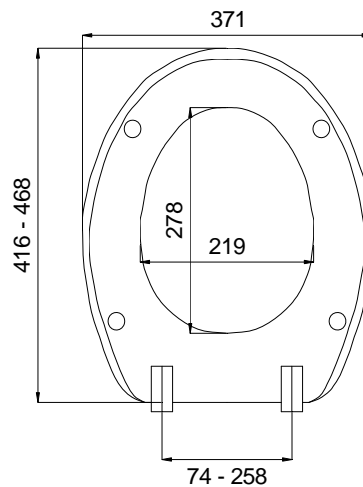

Toilet pan cover

· Toilet pan cover

TECHNICAL DATA

- Made of wood.
- Dimensions: 416-468 x 371 (mm) .
- Weight: 2,3 Kg.

SUGGESTED TEXT FOR PRESCRIPTION

NOFER or similar, toilet pan cover made of wood. Dimensions: 416-468 x 371 (mm)

TECHNICAL DRAWING

DIMENSIONS IN mm

NOFER S.L.
 Avenida de la fama, 118
 08940 · Cornellà de Llobregat (Barcelona)
 Tel +34 934 742 423 · Fax +34 934 743 548
 export@nofer.com · www.nofer.com