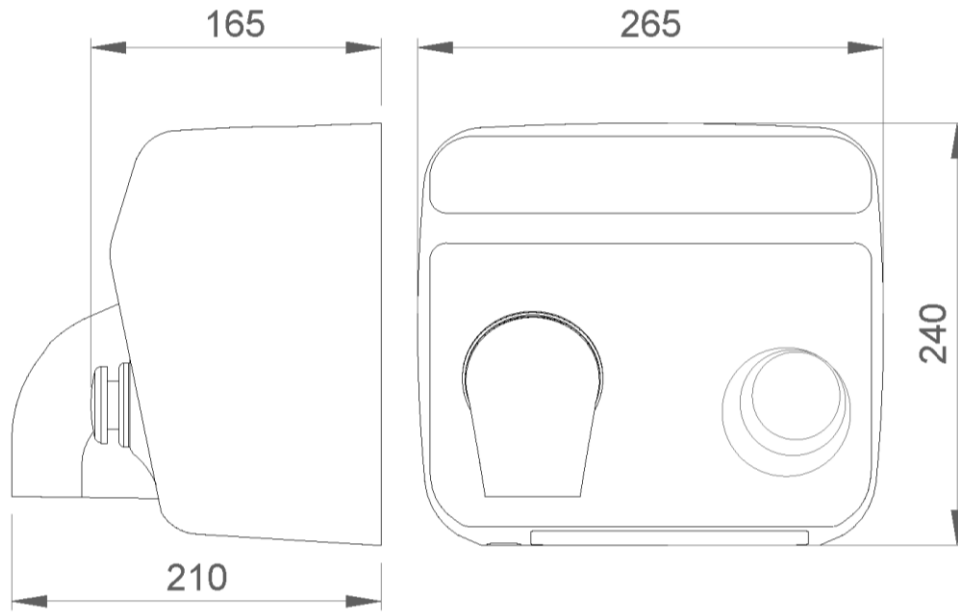

**TECHNICAL DATA**

- Housing made of one piece white finish of AISI 304 stainless steel (thickness=1,2 mm).
- Air temperature (environment 20°C): 53°C to 10 cm.
- Motor speed: 6500 r.p.m.
- Air speed: 117 km/h.
- Total power: 2450 W.
- Motor power: 250 W.
- Voltage/Frequency: 220-240 - 50/60 Hz.
- Electric insulation: Class I.
- Automatic stop due to vandalism.
- Maximum consumption of 10,6 A.
- Noise level at 2 meters: 70 dBA.
- Protection index: IPX1.
- Dimensions: 240 height x 265 width x 210 depth (mm).
- Net weight: 5,5 kg.
- Electrical protection of the motor: fuse. Electrical protection of the resistance: internal thermostat.
- Function: press the button, the hand dryer is activated and place you hands under the appliance. The appliance is automatically turned off by a timer.
- Cleaning: we recommend cleaning with a cotton cloth slightly moistened with a soap solution. Then dry it.
- Estimated drying time: 28 seconds.

**SUGGESTED TEXT FOR PRESCRIPTION**

NOFER hand dryer, with AISI 304 stainless steel housing white finish, hot air operated by push button, 2450 W power and temperature of 53°C. Motor speed 6500 r.p.m. Dimensions: 240 height x 265 width x 210 depth (mm).

**01451.S**

**01251.W**

**TECHNICAL DRAWING**

DIMENSIONS IN mm