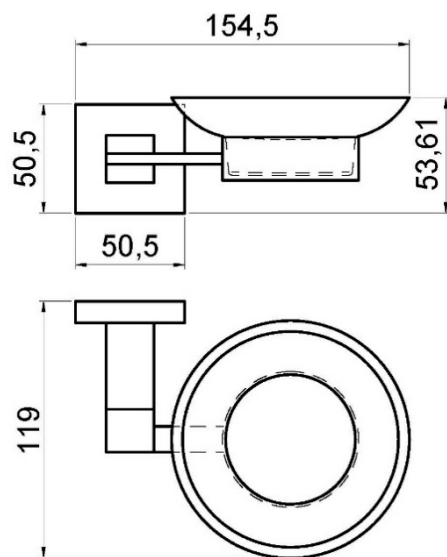

Soap dish

- Soap dish made of stainless steel.
- Blown glass complement.
- Soap dish gloss finish. Also available in black finish (NOFER 16911.N).
- Durability and resistance against corrosion.
- Ease of installation and cleaning.
- Suitable for public areas.

TECHNICAL DATA

- Made of AISI 304 stainless steel, gloss finish.
- Removable glass bowl.
- Dimensions: 53,61 height x 154,5 width x 119 depth (mm).
- Equipped with fixing materials and in stainless steel.
- With fixing system screwed to the wall by means of a plate.

SUGGESTED TEXT FOR PRESCRIPTION

·NOFER soap dish, made of AISI 304 stainless steel, gloss finish.
Dimensions: 53,61 height x 154,5 width x 119 depth (mm).

TECHNICAL DRAWING

DIMENSIONS IN mm

NOFER S.L.
Avenida de la fama, 118
08940 · Cornellà de Llobregat (Barcelona)
Tel +34 934 742 423 · Fax +34 934 743 548
nofer@nofer.com · www.nofer.com