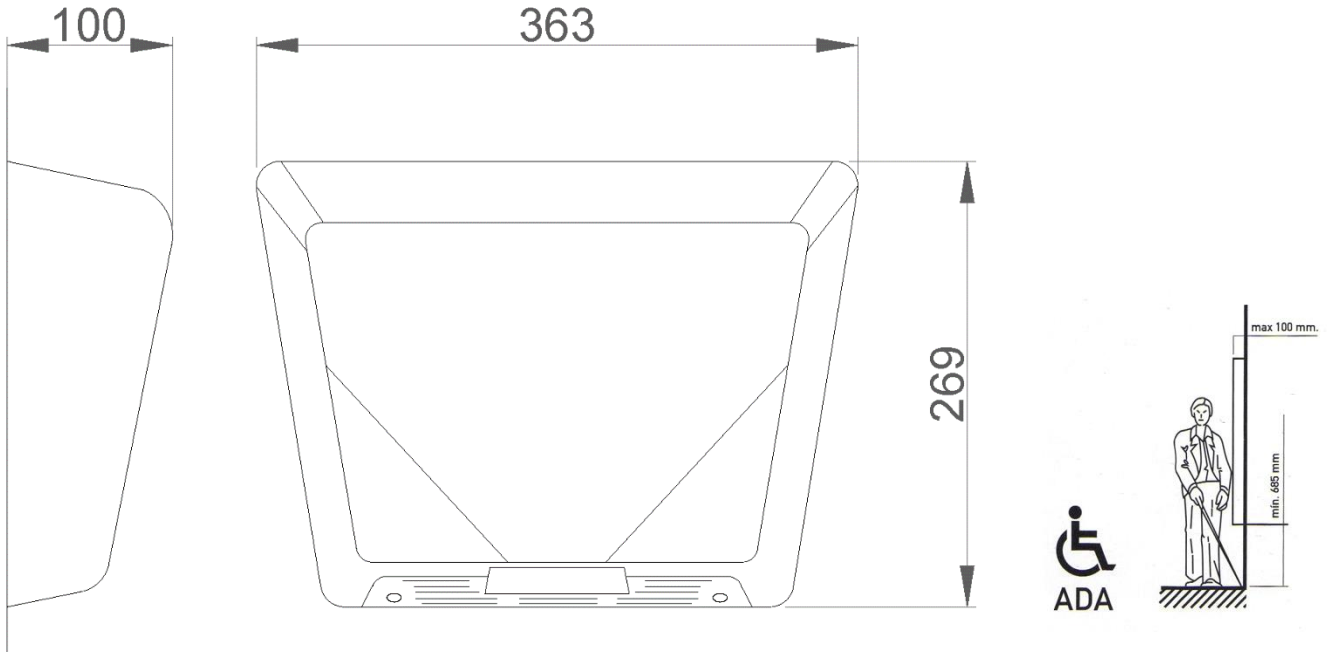

**SUGGESTED TEXT FOR PRESCRIPTION**

NOFER hand dryer, with AISI 304 stainless steel housing polish finish, hot air operated with electronic sensor, 2350 W power and temperature of 39°C. Motor speed 8300 r.p.m. Dimensions: 269 height x 363 width x 100 depth (mm).

**01451.W**

**01600.S**

**01600.W**

**TECHNICAL DRAWING**

DIMENSIONS IN mm

NOFER S.L.  
 Avenida de la fama, 118  
 08940 · Cornellà de Llobregat (Barcelona)  
 Tel +34 934 742 423 · Fax +34 934 743 548  
 nofer@nofer.com · www.nofer.com