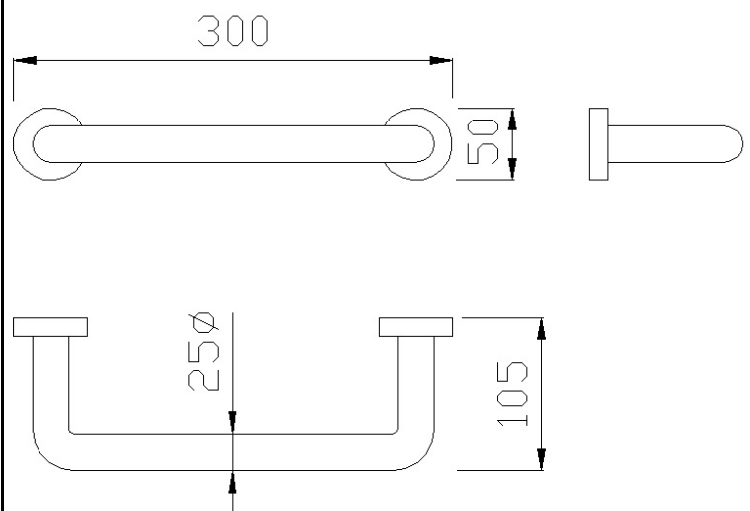

Straight bar

- Straight bar, double use: hand-bar / towel holder.
- Made of chrome plated brass.
- Durability and resistance to corrosion.
- Suitable for collectivities.
- Polish finish.

TECHNICAL DATA

- Made of chrome plated brass.
- Bar Ø 25 mm and 1 mm thick.
- Dimensions: 50 high x 300 wide x 105 deep mm. Wall support Ø 50 mm.
- Net weight: 0,5 Kg.
- Hidden anchor mechanism. Wall fixing materials included.

SUGGESTED TEXT FOR PRESCRIPTION

Straight bar NOFER or similar, in chrome plated brass. Polish finish. Double use: hand-bar / towel holder. Dimensions: 50 high x 300 wide x 105 deep mm. Wall support Ø 50 mm.

TECHNICAL DRAWING

Dimensions in mm

NOFER S.L.
 Avenida de la fama, 118
 08940 · Cornellà de Llobregat (Barcelona)
 Tel +34 934 742 423 · Fax +34 934 743 548
 nofer@nofer.com · www.nofer.com

Related Products