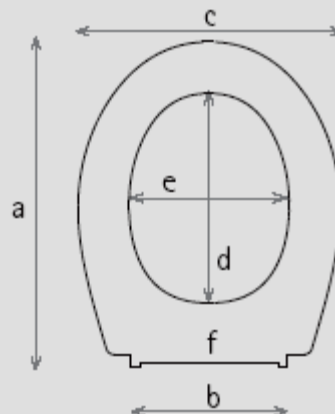

Toilet Lid

- Stainless steel toilet lid.
- Resistance and long lasting.
- Polished, safe and easy cleaning.
- Ergonomically designs for a comfortable sitting.
- Adapts perfectly: universal shape, hinges which ensures a perfect fitting.

TECHNICAL DATA

- Made in stainless steel.
- Sizes max: 436 mm x 360 mm
- Fixed hinges.
- Suitable for NOFER toilet codes 13012, 13013 y 13018.

SUGGESTED TEXT FOR PRESCRIPTION

NOFER toilet lid or similar, made in stainless steel with fixed hinges. Sizes max.: 436 mm x 360 mm.

TECHNICAL DRAWING

- a: 436 mm.
- b: 174 mm.
- c: 360 mm.
- d: 267 mm.
- e: 214 mm.

NOFER S.L.
 Avenida de la fama, 118
 08940 - Cornellà de Llobregat (Barcelona)
 Tel +34 934 742 423 - Fax +34 934 743 548
 export@nofer.com - www.nofer.com