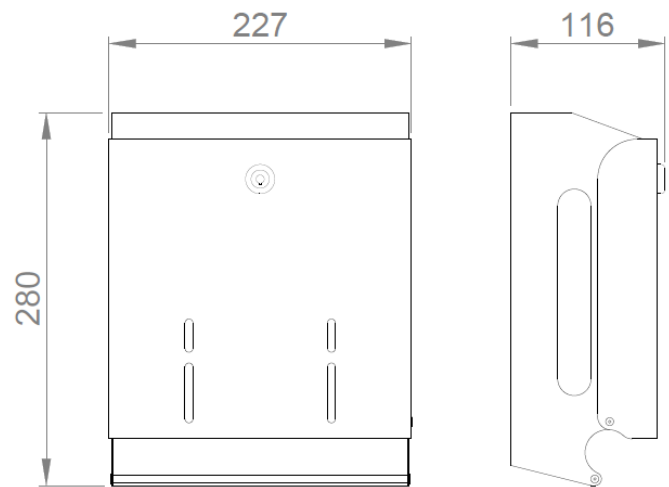

**Toilet tissue dispenser**

- Toilet tissue dispenser to fix to wall.
- Suitable for 4 domestic toilet paper rolls.
- Frontal loading, with security lock and key.
- Durability and resistance to corrosion.
- Content viewer.
- Stainless steel satin finish. Also available in polish finish (NOFER 05105.B).

**TECHNICAL DATA**

- Made of stainless steel.
- Dimensions: 280 height x 227 width x 116 depth (mm).
- Consumable: domestic toilet paper rolls.
- Maintenance: stainless steel needs maintenance because dust can eventually damage the chrome in stainless steel. We recommend monthly cleaning with our special product.

**SUGGESTED TEXT FOR PRESCRIPTION**

Toilet tissue dispenser NOFER, in stainless steel, to fix to wall. Suitable for 4 toilet paper rolls. With content viewer and security lock. Dimensions: 280 height x 227 width x 116 depth (mm).

**TECHNICAL DRAWING**

DIMENSIONS IN mm

NOFER S.L.  
 Avenida de la fama, 118  
 08940 · Cornellà de Llobregat (Barcelona)  
 Tel +34 934 742 423 · Fax +34 934 743 548  
 nofer@nofer.com · www.nofer.com

**Related Products**