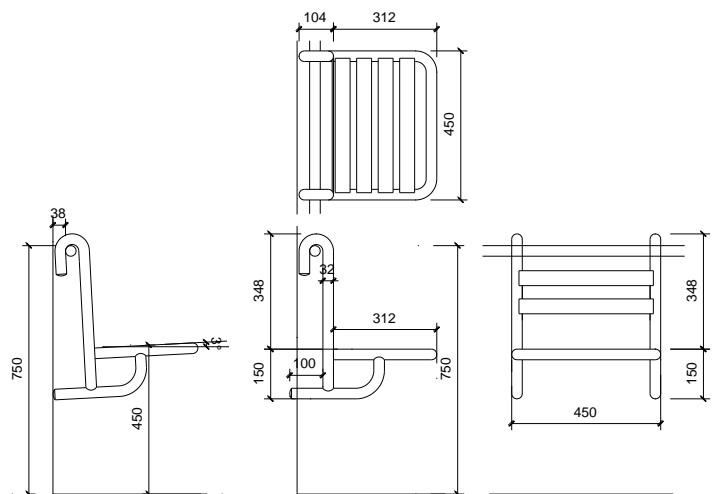

**Removable shower seat**

- Removable seat for hang on a shower bar.
- Suitable for adapted showers for disabled.
- Durability and resistance. Easy to clean.
- Stainless steel polish finish. Also available satin finish (NOFER 15042.MOV.S) and white Nylon finished (NOFER 15042.MOV.W).

**TECHNICAL DATA**

- Made of AISI 304 stainless steel, polish finish.
- Maximum dimensions: 498 height x 450 width x 416 depth (mm).
- Bars: Ø32 mm.
- Recommended installation: the seat must hang on a bar, fixed on the wall. Recommended bar height: 750 mm.
- Maintenance: Stainless steel needs maintenance because dust can eventually damage the chrome in stainless steel. We recommend monthly cleaning with our special product.

**SUGGESTED TEXT FOR PRESCRIPTION**

Removable shower seat NOFER, in AISI 304 stainless steel polish finish. Dimensions: 498 height x 450 width x 416 depth (mm). Bars: Ø32 mm.

**TECHNICAL DRAWING**

DIMENSIONS IN mm