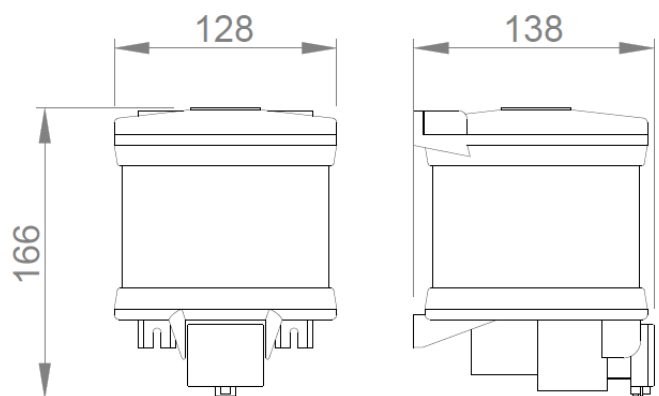

Liquid Soap Dispenser

- Manual soap dispenser.
- To fix to wall.
- Translucent cover to check the soap level.
- Security lock with key included.

TECHNICAL DATA

- Made in ABS plastic.
- Dimensions: 170 height, Ø128 (mm).
- Capacity: 1000 ml.

SUGGESTED TEXT FOR PRESCRIPTION

NOFER manual liquid soap dispenser, made in ABS plastic. To fix to wall. Security lock with key included. Dimensions: 170 height, Ø128 (mm).

TECHNICAL DRAWING

DIMENSIONS IN mm