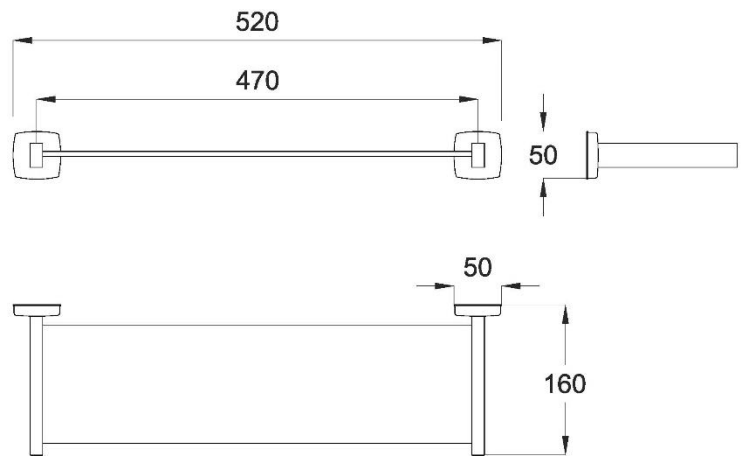

Stainless steel shelf

- Shelf in stainless steel.
- Suitable for public bathrooms and collectivities.
- Resistance and durability.
- Easy to install and clean.

TECHNICAL DETAILS

- Made of AISI 304 stainless steel, polish finished. Also available satin finished (NOFER 09048.S).
- Dimensions: 50 height x 520 width x 160 depth (mm).
- Hidden wall fixation. Screws included.

SUGGESTED TEXT FOR PRESCRIPTION

NOFER shelf made in polish finished stainless steel. Dimensions: 50 height x 520 width x 160 depth (mm).

TECHNICAL DRAWING

DIMENSIONS IN mm

NOFER S.L.
 Avenida de la fama, 118
 08940 · Cornellà de Llobregat (Barcelona)
 Tel +34 934 742 423 · Fax +34 934 743 548
 export@nofer.com · www.nofer.com