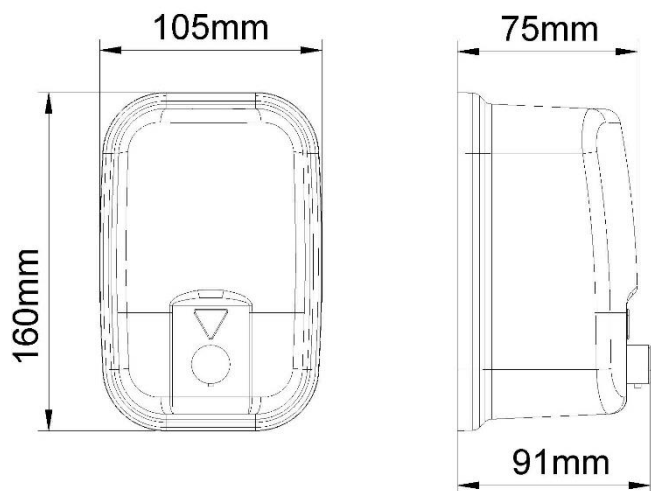

Soap Dispenser

- Liquid soap dispenser, manually activated.
- Designed for wall mounting leaving the anchor hidden.
- Suitable for high traffic people use, specially public bathrooms
- Vandal-proof.
- Content viewer.
- Security lock.

TECHNICAL DATA

- Made in AISI 304 stainless steel, satin finish. Thickness: 1,2 mm (18 gauge).
- Dimensions: 160 height x 105 width x 91 depth (mm).
- Capacity: 820 ml.
- Maintenance: Stainless Steel requires maintenance, after some time dust may damage the stainless steel chrome. We recommend a regular cleaning with a specific stainless steel cleaner.

SUGGESTED TEXT FOR PRESCRIPTION

NOFER liquid soap dispenser, made in AISI 304 stainless steel, manually activated, with content viewer and security lock. Dimensions: 160 height x 105 width x 91 depth (mm).

TECHNICAL DRAWING

DIMENSIONS IN mm

NOFER S.L.
 Avenida de la fama, 118
 08940 · Cornellà de Llobregat (Barcelona)
 Tel +34 934 742 423 · Fax +34 934 743 548
 nofer@nofer.com · www.nofer.com

Related Products