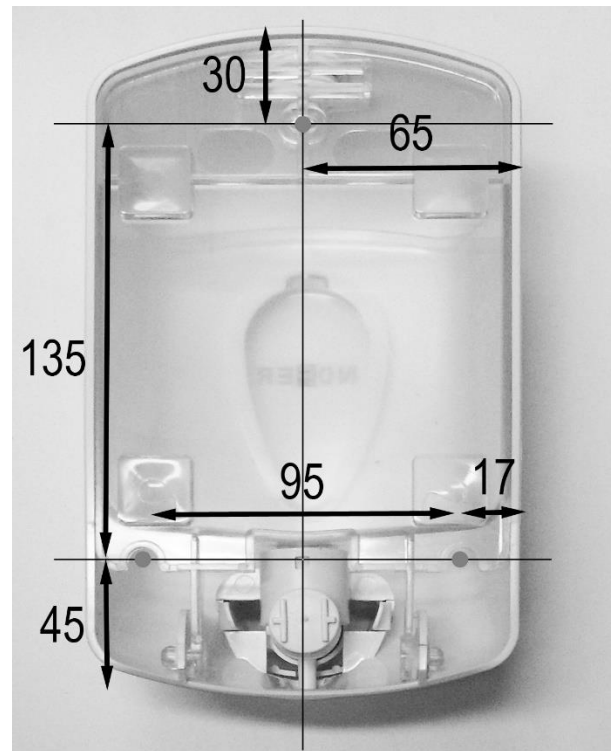

**Liquid soap dispenser**

- Manual liquid soap dispenser.
- Surface mounted.
- Special key for refilling.
- Black finishing and transparent content window.

**TECHNICAL DATA**

- Made in black ABS and transparent SAN content window.
- Capacity: 1000 ml.
- Dimensions: 215 height x 130 width x 95 depth (mm).
- Weight: 344 g.

**SUGGESTED TEXT FOR PRESCRIPTION**

Soap dispenser NOFER, manual operation, black color ABS and transparent SAN. Surface mounted. Capacity: 1000 ml. Dimensions: 215 height x 130 width x 95 depth (mm).

**INSTALLATION**