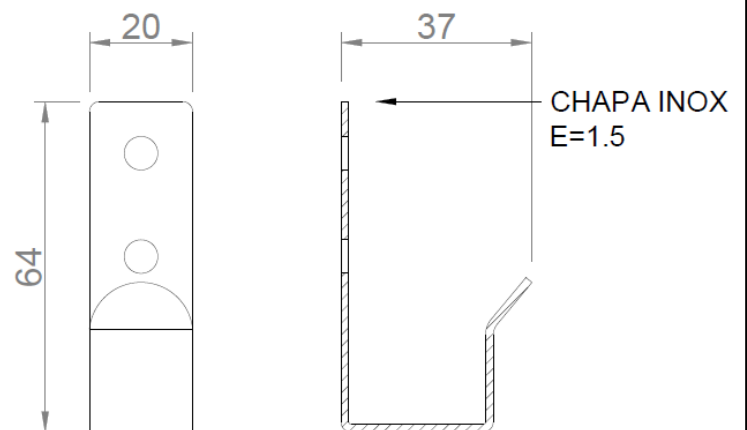

**TECHNICAL DATA**

- Made in polish finished AISI 304 stainless steel.
- Dimensions: 62 height x 20 width x 37 depth (mm).
- Hidden wall fixations.
- Maintenance: stainless steel needs maintenance because dust can eventually damage the chrome in stainless steel. We recommend monthly cleaning with our special product.

**SUGGESTED TEXT FOR PRESCRIPTION**

NOFER hook, polish finished AISI 304 stainless steel.  
Dimensions: 62 height x 20 width x 37 depth (mm).

**TECHNICAL DRAWING**

DIMENSIONS IN mm

NOFER S.L.  
Avenida de la fama, 118  
08940 · Cornellà de Llobregat (Barcelona)  
Tel +34 934 742 423 · Fax +34 934 743 548  
export@nofer.com · www.nofer.com