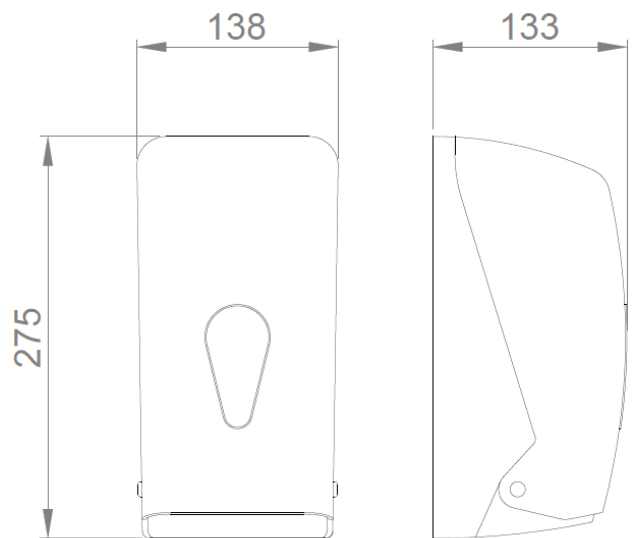

Bulkpack toilet paper dispenser

- Bulkpack toilet paper dispenser.
- Surface mounted.
- Frontal content viewer.
- Security lock with key included.

TECHNICAL DATA

- Made in white ABS and transparent SAN.
- Consumable: NOFER 06008.
- Capacity: 400 sheets.
- Dimensions: 275 height x 138 width x 133 depth (mm).
- Weight: 450 g.

SUGGESTED TEXT FOR PRESCRIPTION

NOFER white ABS and transparent SAN bulkpack toilet paper dispenser. Capacity: 400 sheets. Dimensions: 275 height x 138 width x 133 depth (mm).

TECHNICAL DRAWING

DIMENSIONS IN mm