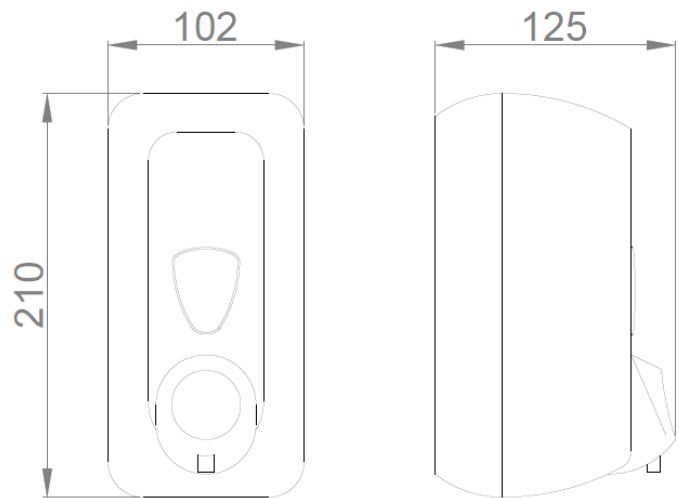

Foam soap dispenser

- Refillable foam soap dispenser.
- Designed for wall mounting.
- With frontal content viewer.
- Filled by included safety key.

COMPONENTS AND SPECIFICATIONS

- Manufactured in black and transparent ABS.
- Dimensions: 210 height x 102 width x 125 depth (mm).
- Capacity: 500 ml.
- Mounting screws included.

SUGGESTED TEXT FOR PRESCRIPTION

NOFER refillable foam cartridge soap dispenser., wall-mounted black and transparent ABS. Dimensions: 210 height x 102 width x 125 depth (mm). Capacity: 500 ml.

TECHNICAL DRAWING

DIMENSIONS IN mm

NOFER S.L.
 Avenida de la fama, 118
 08940 · Cornellà de Llobregat (Barcelona)
 Tel +34 934 742 423 · Fax +34 934 743 548
 nofer@nofer.com · www.nofer.com

Related Products