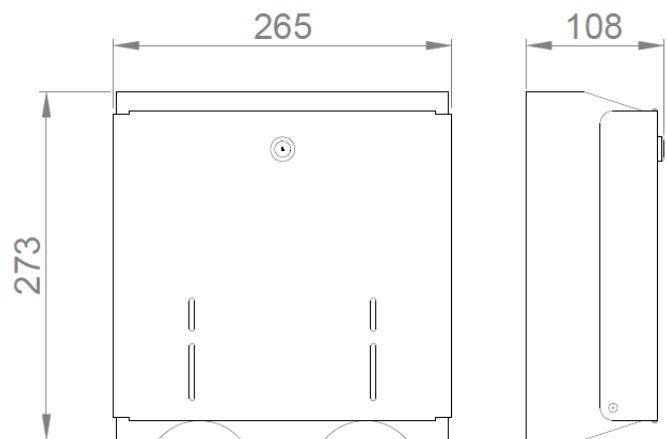

Four bulkpack toilet dispenser

- Toilet tissue dispenser to fix to wall.
- Suitable for 4 standard bulkpack packages.
- Frontal loading, with security lock and key.
- Durability and resistance to corrosion.
- Content viewer.
- Stainless steel polish finish. Also available in satin finish (NOFER 05108.S).

The picture belongs to NOFER 05108.S

TECHNICAL DATA

- Made of stainless steel.
- Dimensions: 273 height x 265 width x 108 depth (mm).
- Consumable: standard bulkpack packages, NOFER 06008.
- Maintenance: stainless steel needs maintenance because dust can eventually damage the chrome in stainless steel. We recommend monthly cleaning with our special product.

SUGGESTED TEXT FOR PRESCRIPTION

Four bulkpack toilet dispenser NOFER, in stainless steel, to fix to wall. Suitable for 4 standard bulkpack packages. With content viewer and security lock. Dimensions: 273 height x 265 width x 108 depth (mm).

TECHNICAL DRAWING

DIMENSIONS IN mm

NOFER S.L.
 Avenida de la fama, 118
 08940 · Cornellà de Llobregat (Barcelona)
 Tel +34 934 742 423 · Fax +34 934 743 548
 nofer@nofer.com · www.nofer.com

Related Products
