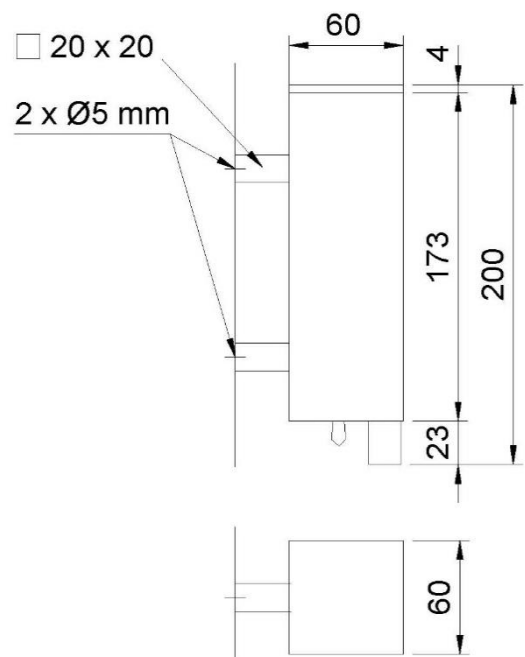

Soap dispenser

- Manual soap dispenser with push button activation.
- Wall mounted with hidden fixations.
- Thiefproof security top cover.
- Durability and easy to clean.

TECHNICAL DATA

- Made in satin finished AISI 304 stainless steel.
- Dimensions: 200 height x 60 width x 60 depth (mm).
- Capacity: 300 ml.
- Thickness of the sheet: 0,8 (mm).
- Maintenance: stainless steel needs maintenance because dust can eventually damage the chrome in stainless steel. We recommend monthly cleaning with our special product.

TECHNICAL DRAWING

DIMENSIONS IN mm

SUGGESTED TEXT FOR PRESCRIPTION

NOFER, wall mounted soap dispenser made in AISI 304 stainless steel with push button activation. Hidden fixation system. Dimensions: 200 height x 60 width x 60 depth (mm).