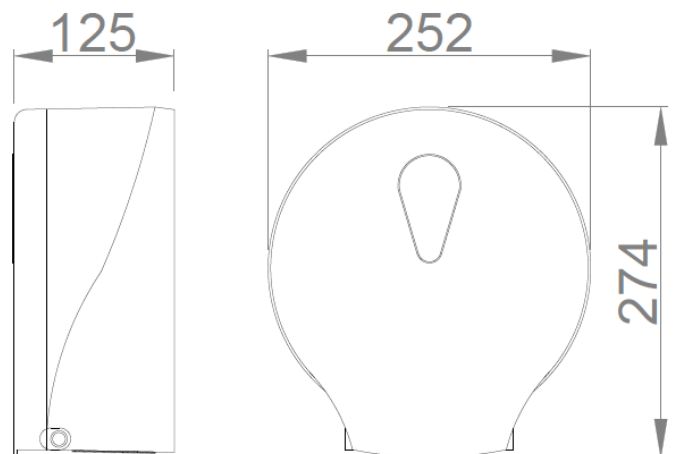

**Toilet paper dispenser**

- Toilet paper dispenser.
- Surface mounted.
- Security lock with key included.
- Front content viewer.

**TECHNICAL DATA**

- Made in white ABS and transparent SAN content viewer.
- Consumable: NOFER 0600.E.
- Dimensions: 274 height x 252 width x 125 depth (mm).
- Axle diameter: 40 mm.
- Maximum roll: Ø230 mm.
- Capacity: 200 m paper roll.
- Net weight: 450 g.

**SUGGESTED TEXT FOR PRESCRIPTION**

NOFER, white ABS and transparent SAN toilet paper dispenser, surface mounted. Capacity: 200 m paper roll. Dimensions: 274 height x 252 width x 125 depth (mm).

**TECHNICAL DRAWING**

DIMENSIONS IN mm

NOFER S.L.  
 Avenida de la fama, 118  
 08940 · Cornellà de Llobregat (Barcelona)  
 Tel +34 934 742 423 · Fax +34 934 743 548  
 export@nofer.com · www.nofer.com

**Related Products**

04021