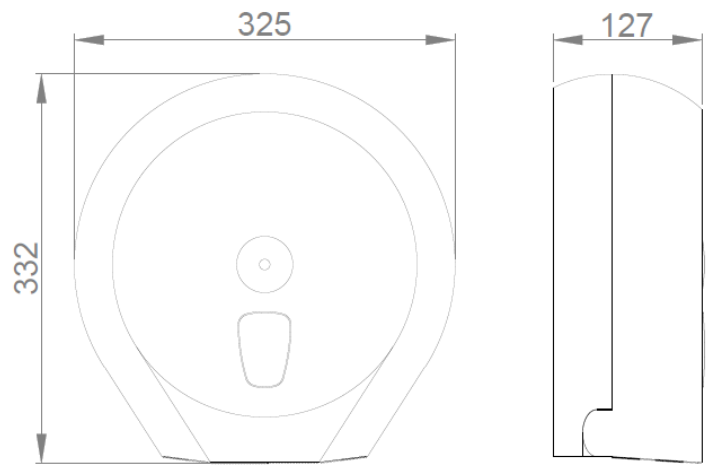

Toilet paper dispenser

- Industrial extra large toilet paper dispenser.
- Designed for wall mounting.
- With frontal content viewer.
- Frontal refill with included safety key.

COMPONENTS AND SPECIFICATIONS

- Manufactured in black and transparent ABS. Nylon lock.
- Dimensions: 332 height x 325 width x 127 depth (mm).
- Roll maximum Ø29 cm.
- Shaft Ø42 mm (with adapter Ø72 mm).
- Mounting screws included.

SUGGESTED TEXT FOR PRESCRIPTION

Industrial extra large toilet paper dispenser NOFER, with frontal content viewer and security lock with keys included. For wall mounting in black and transparent ABS. Dimensions: 332 height x 325 width x 127 depth (mm).

TECHNICAL DRAWING

DIMENSIONS IN mm

NOFER S.L.
 Avenida de la fama, 118
 08940 · Cornellà de Llobregat (Barcelona)
 Tel +34 934 742 423 · Fax +34 934 743 548
 export@nofer.com · www.nofer.com

Related Products
